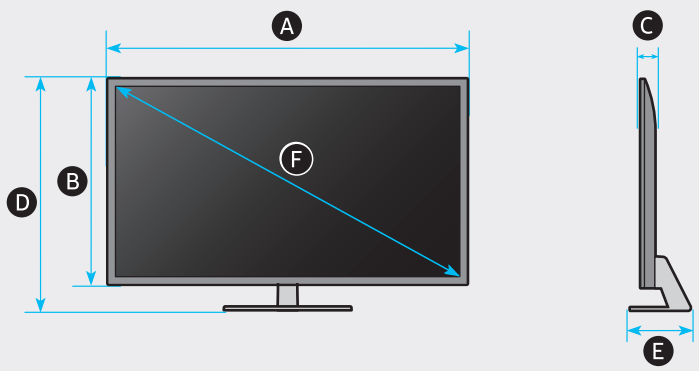

Posetite nas i uživajte u ekskluzivnom iskustvu pametne kupovine klikom na link:

<https://tehnoteka.rs/p/samsung-qled-televizor-qe50q80batxxh-akcija-cena/>

	A	B	C	D	E	F	G	H
50Q8*B 50QB8*	43.9 inches (1114.2 mm) (111.42 cm)	25.4 inches (644.6 mm) (64.46 cm)	2.1 inches (53.9 mm) (5.39 cm)	28.5 inches (723.0 mm) (72.30 cm)	9.4 inches (239.8 mm) (23.98 cm)	49.5 inches (125 cm)	30.2 lbs (13.7 kg)	39.9 lbs (18.1 kg)