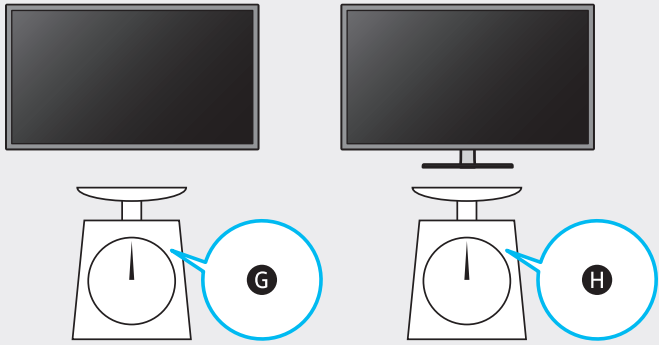

A	B	C	D	E	F	G	H
50Q8*B 50QB8*	43.9 inches (1114.2 mm) (111.42 cm)	25.4 inches (644.6 mm) (64.46 cm)	2.1 inches (53.9 mm) (5.39 cm)	28.5 inches (723.0 mm) (72.30 cm)	9.4 inches (239.8 mm) (23.98 cm)	49.5 inches (125 cm)	30.2 lbs (13.7 kg)	39.9 lbs (18.1 kg)

*: 0-9, A-Z

	VESA A x B (mm)	C (mm)	D x 4
50Q8*B 50QB8*	200 x 200	26-28	M8

*: 0-9, A-Z

SAMSUNG

QUICK SETUP GUIDE
GUIDE D'INSTALLATION RAPIDE
GUÍA RÁPIDA DE CONFIGURACIÓN
GUIA RÁPIDO DE INSTALAÇÃO
KURZANLEITUNG ZUR KONFIGURATION
GUIDA DI INSTALLAZIONE RAPIDA

BN68-13689A-00