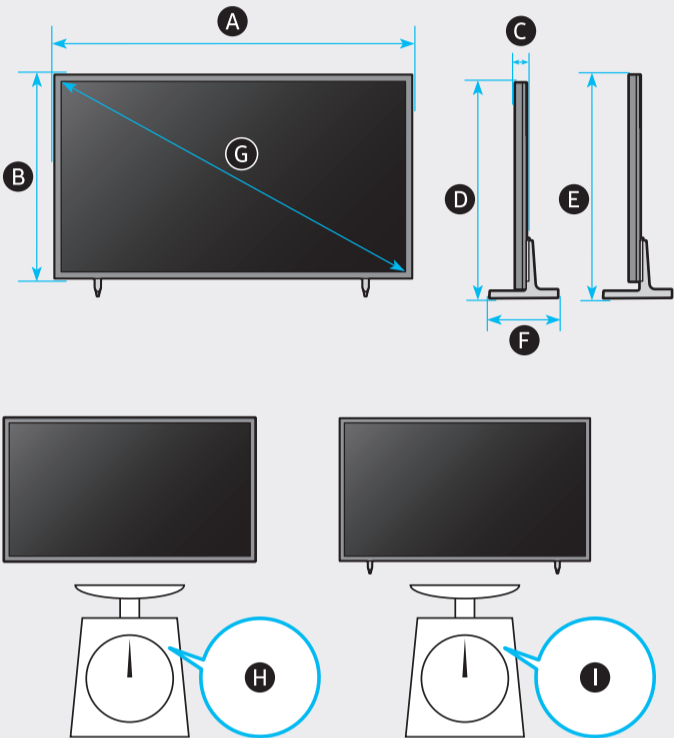

Posetite nas i uživajte u ekskluzivnom iskustvu pametne kupovine klikom na link:

<https://tehnoteka.rs/p/samsung-qled-televizor-qe50ls03bauxxh-the-frame-akcija-cena/>

5

6

	A	B	C	D	E	F	G	H	I
43LS03B 43LSB03	38.2 inches (969.5 mm) (96.95 cm)	22.0 inches (557.8 mm) (55.78 cm)	1.0 inches (24.9 mm) (2.49 cm)	23.3 inches (591.9 mm) (59.19 cm)	24.3 inches (616.9 mm) (61.69 cm)	7.7 inches (196.8 mm) (19.68 cm)	42.5 inches (108 cm)	19.0 lbs (8.6 kg)	19.6 lbs (8.9 kg)
50LS03B 50LSB03	44.3 inches (1124.1 mm) (112.41 cm)	25.4 inches (644.9 mm) (64.49 cm)	1.0 inches (24.9 mm) (2.49 cm)	26.7 inches (679.2 mm) (67.92 cm)	27.7 inches (704.2 mm) (70.42 cm)	9.0 inches (227.8 mm) (22.78 cm)	49.5 inches (125 cm)	26.0 lbs (11.8 kg)	26.9 lbs (12.2 kg)