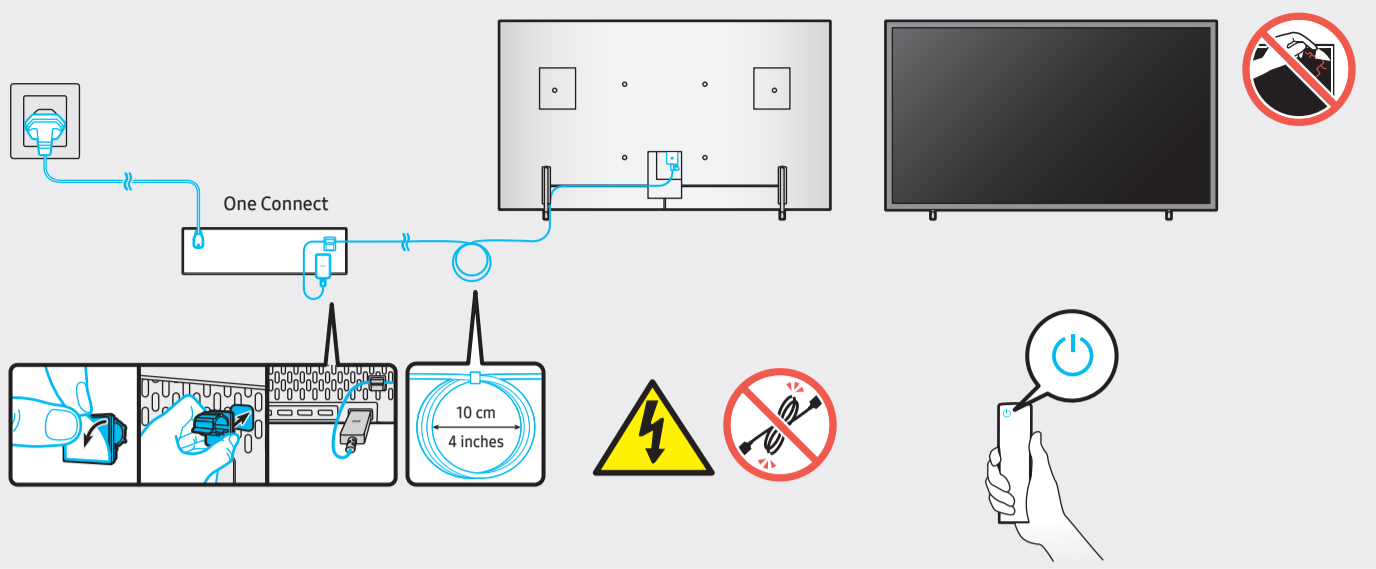

6

	A	B	C	D	E	F	G	H	I
43LS03B 43LSB03	38.2 inches (969.5 mm) (96.95 cm)	22.0 inches (557.8 mm) (55.78 cm)	1.0 inches (24.9 mm) (2.49 cm)	23.3 inches (591.9 mm) (59.19 cm)	24.3 inches (616.9 mm) (61.69 cm)	7.7 inches (196.8 mm) (19.68 cm)	42.5 inches (108 cm)	19.0 lbs (8.6 kg)	19.6 lbs (8.9 kg)
50LS03B 50LSB03	44.3 inches (1124.1 mm) (112.41 cm)	25.4 inches (644.9 mm) (64.49 cm)	1.0 inches (24.9 mm) (2.49 cm)	26.7 inches (679.2 mm) (67.92 cm)	27.7 inches (704.2 mm) (70.42 cm)	9.0 inches (227.8 mm) (22.78 cm)	49.5 inches (125 cm)	26.0 lbs (11.8 kg)	26.9 lbs (12.2 kg)