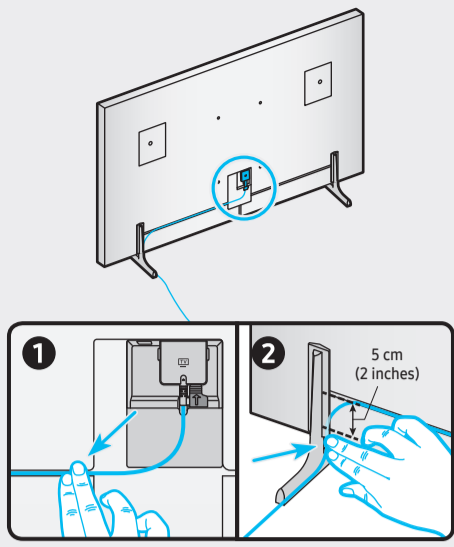

Posetite nas i uživajte u ekskluzivnom iskustvu pametne kupovine klikom na link:

<https://tehnoteka.rs/p/samsung-qled-televizor-qe50ls03bauxxh-the-frame-akcija-cena/>

5

6

	A	B	C	D	E	F	G	H	I
43LS03B 43LSB03	38.2 inches (969.5 mm) (96.95 cm)	22.0 inches (557.8 mm) (55.78 cm)	1.0 inches (24.9 mm) (2.49 cm)	23.3 inches (591.9 mm) (59.19 cm)	24.3 inches (616.9 mm) (61.69 cm)	7.7 inches (196.8 mm) (19.68 cm)	42.5 inches (108 cm)	19.0 lbs (8.6 kg)	19.6 lbs (8.9 kg)
50LS03B 50LSB03	44.3 inches (1124.1 mm) (112.41 cm)	25.4 inches (644.9 mm) (64.49 cm)	1.0 inches (24.9 mm) (2.49 cm)	26.7 inches (679.2 mm) (67.92 cm)	27.7 inches (704.2 mm) (70.42 cm)	9.0 inches (227.8 mm) (22.78 cm)	49.5 inches (125 cm)	26.0 lbs (11.8 kg)	26.9 lbs (12.2 kg)