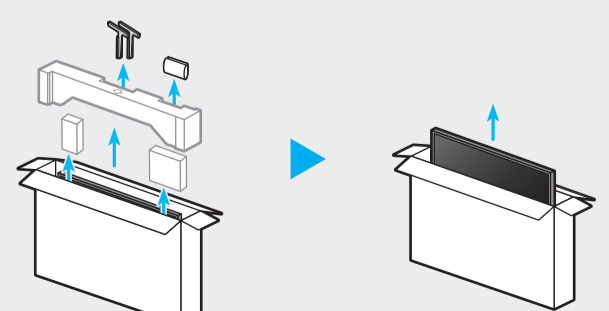

5

6

	A	B	C	D	E	F	G	H	I
43LS03B 43LSB03	38.2 inches (969.5 mm) (96.95 cm)	22.0 inches (557.8 mm) (55.78 cm)	1.0 inches (24.9 mm) (2.49 cm)	23.3 inches (591.9 mm) (59.19 cm)	24.3 inches (616.9 mm) (61.69 cm)	7.7 inches (196.8 mm) (19.68 cm)	42.5 inches (108 cm)	19.0 lbs (8.6 kg)	19.6 lbs (8.9 kg)
50LS03B 50LSB03	44.3 inches (1124.1 mm) (112.41 cm)	25.4 inches (644.9 mm) (64.49 cm)	1.0 inches (24.9 mm) (2.49 cm)	26.7 inches (679.2 mm) (67.92 cm)	27.7 inches (704.2 mm) (70.42 cm)	9.0 inches (227.8 mm) (22.78 cm)	49.5 inches (125 cm)	26.0 lbs (11.8 kg)	26.9 lbs (12.2 kg)

	VESA A x B (mm)	C (mm)	D x 4
43LS03B 43LSB03	200 x 200	9-11	M8
50LS03B 50LSB03		10-12	

SAMSUNG

QUICK SETUP GUIDE
GUIDE D'INSTALLATION RAPIDE
GUÍA RÁPIDA DE CONFIGURACIÓN
GUIA RÁPIDO DE INSTALAÇÃO
KURZANLEITUNG ZUR KONFIGURATION
GUIDA DI INSTALLAZIONE RAPIDA

BN68-13846A-02

43"

50"