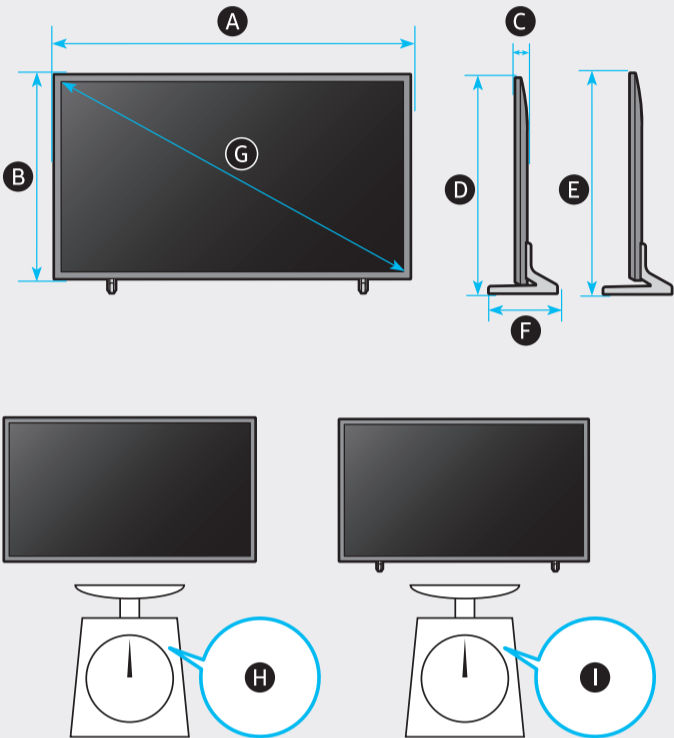

Posetite nas i uživajte u ekskluzivnom iskustvu pametne kupovine klikom na link:

<https://tehnoteka.rs/p/samsung-qled-televizor-qe43q60bauxxh-akcija-cena/>

	A	B	C	D	E	F	G	H	I
43Q6*B 43QB6*	38.0 inches (965.5 mm)	22.0 inches (559.4 mm)	1.0 inches (25.7 mm)	23.5 inches (598.1 mm)	24.5 inches (623.1 mm)	7.1 inches (181.0 mm)	42.5 inches (108 cm)	18.5 lbs (8.4 kg)	19.0 lbs (8.6 kg)
50Q6*B 50QB6*	44.0 inches (1118.3 mm)	25.4 inches (644.1 mm)	1.0 inches (25.7 mm)	26.8 inches (681.7 mm)	27.8 inches (706.7 mm)	8.8 inches (224.0 mm)	49.5 inches (125 cm)	25.4 lbs (11.5 kg)	26.0 lbs (11.8 kg)
55Q6*B 55QB6*	48.5 inches (1232.1 mm)	27.9 inches (708.3 mm)	1.0 inches (25.7 mm)	29.4 inches (745.9 mm)	30.4 inches (770.9 mm)	8.8 inches (224.0 mm)	54.6 inches (138 cm)	34.2 lbs (15.5 kg)	34.8 lbs (15.8 kg)
60Q6*B 60QB6*	53.3 inches (1353.0 mm)	30.6 inches (776.3 mm)	1.0 inches (25.7 mm)	32.2 inches (817.4 mm)	33.2 inches (842.4 mm)	10.8 inches (274.0 mm)	60.1 inches (152 cm)	41.0 lbs (18.6 kg)	41.9 lbs (19.0 kg)
65Q6*B 65QB6*	57.1 inches (1450.9 mm)	32.7 inches (831.4 mm)	1.0 inches (25.7 mm)	34.3 inches (872.2 mm)	35.3 inches (897.2 mm)	10.8 inches (274.0 mm)	64.5 inches (163 cm)	46.1 lbs (20.9 kg)	47.0 lbs (21.3 kg)
70Q6*B 70QB6*	61.4 inches (1559.7 mm)	35.5 inches (902.1 mm)	1.0 inches (26.6 mm)	37.0 inches (939.6 mm)	38.0 inches (964.6 mm)	12.6 inches (320.0 mm)	69.5 inches (176 cm)	62.8 lbs (28.5 kg)	64.2 lbs (29.1 kg)
75Q6*B 75QB6*	66.0 inches (1676.7 mm)	37.8 inches (959.8 mm)	1.0 inches (26.6 mm)	39.3 inches (997.3 mm)	40.2 inches (1022.3 mm)	12.6 inches (320.0 mm)	74.5 inches (189 cm)	69.2 lbs (31.4 kg)	70.5 lbs (32.0 kg)
85Q6*B	74.8 inches (1900.9 mm)	42.7 inches (1085.7 mm)	1.1 inches (26.9 mm)	44.2 inches (1123.3 mm)	45.2 inches (1148.3 mm)	13.6 inches (345.1 mm)	84.5 inches (214 cm)	91.5 lbs (41.5 kg)	93.7 lbs (42.5 kg)