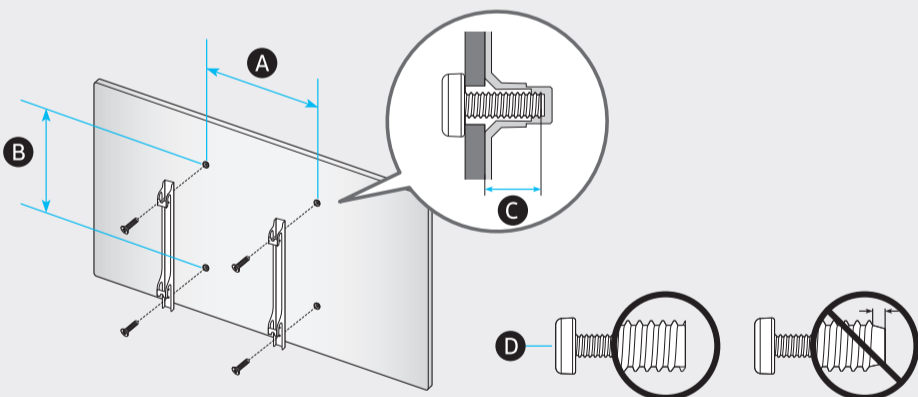

A	B	C	D	E	F	G	H	I
43Q6*B 43QB6*	38.0 inches (965.5 mm)	22.0 inches (559.4 mm)	1.0 inches (25.7 mm)	23.5 inches (598.1 mm)	24.5 inches (623.1 mm)	7.1 inches (181.0 mm)	42.5 inches (108 cm)	18.5 lbs (8.4 kg)	19.0 lbs (8.6 kg)
50Q6*B 50QB6*	44.0 inches (1118.3 mm)	25.4 inches (644.1 mm)	1.0 inches (25.7 mm)	26.8 inches (681.7 mm)	27.8 inches (706.7 mm)	8.8 inches (224.0 mm)	49.5 inches (125 cm)	25.4 lbs (11.5 kg)	26.0 lbs (11.8 kg)
55Q6*B 55QB6*	48.5 inches (1232.1 mm)	27.9 inches (708.3 mm)	1.0 inches (25.7 mm)	29.4 inches (745.9 mm)	30.4 inches (770.9 mm)	8.8 inches (224.0 mm)	54.6 inches (138 cm)	34.2 lbs (15.5 kg)	34.8 lbs (15.8 kg)
60Q6*B 60QB6*	53.3 inches (1353.0 mm)	30.6 inches (776.3 mm)	1.0 inches (25.7 mm)	32.2 inches (817.4 mm)	33.2 inches (842.4 mm)	10.8 inches (274.0 mm)	60.1 inches (152 cm)	41.0 lbs (18.6 kg)	41.9 lbs (19.0 kg)
65Q6*B 65QB6*	57.1 inches (1450.9 mm)	32.7 inches (831.4 mm)	1.0 inches (25.7 mm)	34.3 inches (872.2 mm)	35.3 inches (897.2 mm)	10.8 inches (274.0 mm)	64.5 inches (163 cm)	46.1 lbs (20.9 kg)	47.0 lbs (21.3 kg)
70Q6*B 70QB6*	61.4 inches (1559.7 mm)	35.5 inches (902.1 mm)	1.0 inches (26.6 mm)	37.0 inches (939.6 mm)	38.0 inches (964.6 mm)	12.6 inches (320.0 mm)	69.5 inches (176 cm)	62.8 lbs (28.5 kg)	64.2 lbs (29.1 kg)
75Q6*B 75QB6*	66.0 inches (1676.7 mm)	37.8 inches (959.8 mm)	1.0 inches (26.6 mm)	39.3 inches (997.3 mm)	40.2 inches (1022.3 mm)	12.6 inches (320.0 mm)	74.5 inches (189 cm)	69.2 lbs (31.4 kg)	70.5 lbs (32.0 kg)
85Q6*B	74.8 inches (1900.9 mm)	42.7 inches (1085.7 mm)	1.1 inches (26.9 mm)	44.2 inches (1123.3 mm)	45.2 inches (1148.3 mm)	13.6 inches (345.1 mm)	84.5 inches (214 cm)	91.5 lbs (41.5 kg)	93.7 lbs (42.5 kg)

*: 0-9, A-Z