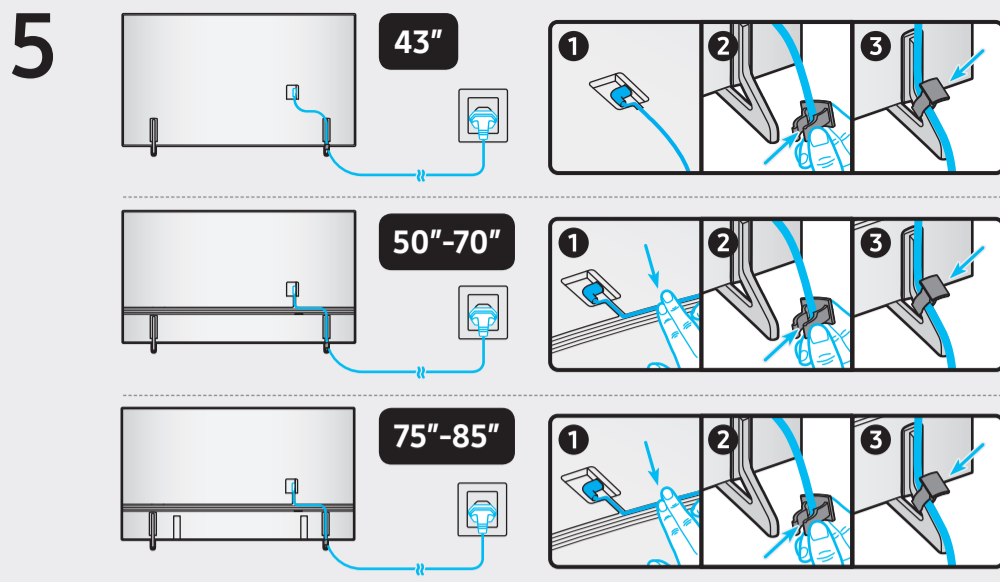

Posetite nas i uživajte u ekskluzivnom iskustvu pametne kupovine klikom na link:

<https://tehnoteka.rs/p/samsung-qled-televizor-qe43q60bauxxh-akcija-cena/>

	A	B	C	D	E	F	G	H	I
43Q6*B 43QB6*	38.0 inches (965.5 mm)	22.0 inches (559.4 mm)	1.0 inches (25.7 mm)	23.5 inches (598.1 mm)	24.5 inches (623.1 mm)	7.1 inches (181.0 mm)	42.5 inches (108 cm)	18.5 lbs (8.4 kg)	19.0 lbs (8.6 kg)
50Q6*B 50QB6*	44.0 inches (1118.3 mm)	25.4 inches (644.1 mm)	1.0 inches (25.7 mm)	26.8 inches (681.7 mm)	27.8 inches (706.7 mm)	8.8 inches (224.0 mm)	49.5 inches (125 cm)	25.4 lbs (11.5 kg)	26.0 lbs (11.8 kg)
55Q6*B 55QB6*	48.5 inches (1232.1 mm)	27.9 inches (708.3 mm)	1.0 inches (25.7 mm)	29.4 inches (745.9 mm)	30.4 inches (770.9 mm)	8.8 inches (224.0 mm)	54.6 inches (138 cm)	34.2 lbs (15.5 kg)	34.8 lbs (15.8 kg)
60Q6*B 60QB6*	53.3 inches (1353.0 mm)	30.6 inches (776.3 mm)	1.0 inches (25.7 mm)	32.2 inches (817.4 mm)	33.2 inches (842.4 mm)	10.8 inches (274.0 mm)	60.1 inches (152 cm)	41.0 lbs (18.6 kg)	41.9 lbs (19.0 kg)
65Q6*B 65QB6*	57.1 inches (1450.9 mm)	32.7 inches (831.4 mm)	1.0 inches (25.7 mm)	34.3 inches (872.2 mm)	35.3 inches (897.2 mm)	10.8 inches (274.0 mm)	64.5 inches (163 cm)	46.1 lbs (20.9 kg)	47.0 lbs (21.3 kg)
70Q6*B 70QB6*	61.4 inches (1559.7 mm)	35.5 inches (902.1 mm)	1.0 inches (26.6 mm)	37.0 inches (939.6 mm)	38.0 inches (964.6 mm)	12.6 inches (320.0 mm)	69.5 inches (176 cm)	62.8 lbs (28.5 kg)	64.2 lbs (29.1 kg)
75Q6*B 75QB6*	66.0 inches (1676.7 mm)	37.8 inches (959.8 mm)	1.0 inches (26.6 mm)	39.3 inches (997.3 mm)	40.2 inches (1022.3 mm)	12.6 inches (320.0 mm)	74.5 inches (189 cm)	69.2 lbs (31.4 kg)	70.5 lbs (32.0 kg)
85Q6*B	74.8 inches (1900.9 mm)	42.7 inches (1085.7 mm)	1.1 inches (26.9 mm)	44.2 inches (1123.3 mm)	45.2 inches (1148.3 mm)	13.6 inches (345.1 mm)	84.5 inches (214 cm)	91.5 lbs (41.5 kg)	93.7 lbs (42.5 kg)