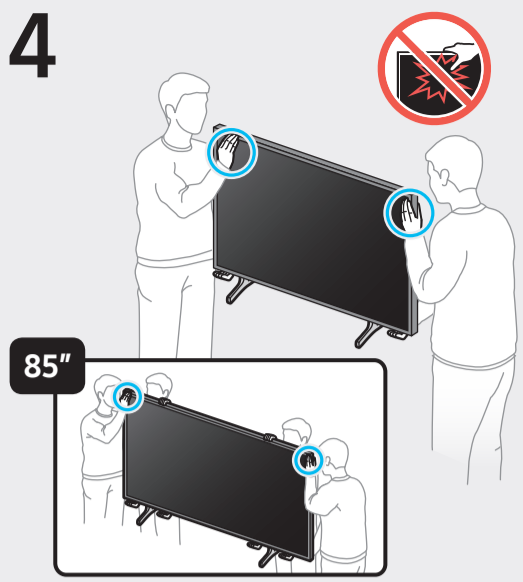

Posetite nas i uživajte u ekskluzivnom iskustvu pametne kupovine klikom na link:

<https://tehnoteka.rs/p/samsung-qled-televizor-qe43q60bauxxh-akcija-cena/>

	A	B	C	D	E	F	G	H	I
43Q6*B 43QB6*	38.0 inches (965.5 mm)	22.0 inches (559.4 mm)	1.0 inches (25.7 mm)	23.5 inches (598.1 mm)	24.5 inches (623.1 mm)	7.1 inches (181.0 mm)	42.5 inches (108 cm)	18.5 lbs (8.4 kg)	19.0 lbs (8.6 kg)
50Q6*B 50QB6*	44.0 inches (1118.3 mm)	25.4 inches (644.1 mm)	1.0 inches (25.7 mm)	26.8 inches (681.7 mm)	27.8 inches (706.7 mm)	8.8 inches (224.0 mm)	49.5 inches (125 cm)	25.4 lbs (11.5 kg)	26.0 lbs (11.8 kg)
55Q6*B 55QB6*	48.5 inches (1232.1 mm)	27.9 inches (708.3 mm)	1.0 inches (25.7 mm)	29.4 inches (745.9 mm)	30.4 inches (770.9 mm)	8.8 inches (224.0 mm)	54.6 inches (138 cm)	34.2 lbs (15.5 kg)	34.8 lbs (15.8 kg)
60Q6*B 60QB6*	53.3 inches (1353.0 mm)	30.6 inches (776.3 mm)	1.0 inches (25.7 mm)	32.2 inches (817.4 mm)	33.2 inches (842.4 mm)	10.8 inches (274.0 mm)	60.1 inches (152 cm)	41.0 lbs (18.6 kg)	41.9 lbs (19.0 kg)
65Q6*B 65QB6*	57.1 inches (1450.9 mm)	32.7 inches (831.4 mm)	1.0 inches (25.7 mm)	34.3 inches (872.2 mm)	35.3 inches (897.2 mm)	10.8 inches (274.0 mm)	64.5 inches (163 cm)	46.1 lbs (20.9 kg)	47.0 lbs (21.3 kg)
70Q6*B 70QB6*	61.4 inches (1559.7 mm)	35.5 inches (902.1 mm)	1.0 inches (26.6 mm)	37.0 inches (939.6 mm)	38.0 inches (964.6 mm)	12.6 inches (320.0 mm)	69.5 inches (176 cm)	62.8 lbs (28.5 kg)	64.2 lbs (29.1 kg)
75Q6*B 75QB6*	66.0 inches (1676.7 mm)	37.8 inches (959.8 mm)	1.0 inches (26.6 mm)	39.3 inches (997.3 mm)	40.2 inches (1022.3 mm)	12.6 inches (320.0 mm)	74.5 inches (189 cm)	69.2 lbs (31.4 kg)	70.5 lbs (32.0 kg)
85Q6*B	74.8 inches (1900.9 mm)	42.7 inches (1085.7 mm)	1.1 inches (26.9 mm)	44.2 inches (1123.3 mm)	45.2 inches (1148.3 mm)	13.6 inches (345.1 mm)	84.5 inches (214 cm)	91.5 lbs (41.5 kg)	93.7 lbs (42.5 kg)