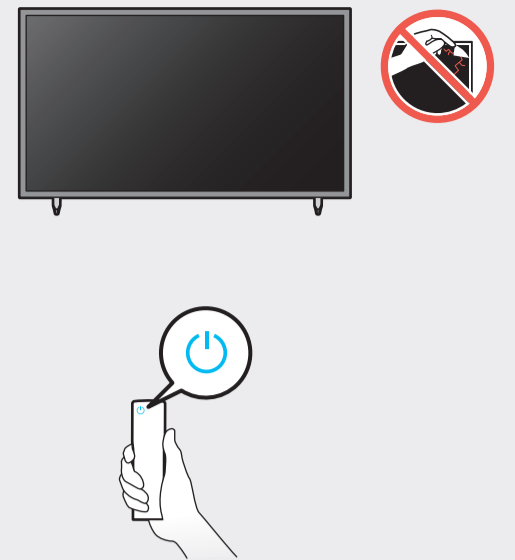

A	B	C	D	E	F	G	H	I
43Q6*B 43QB6*	38.0 inches (965.5 mm)	22.0 inches (559.4 mm)	1.0 inches (25.7 mm)	23.5 inches (598.1 mm)	24.5 inches (623.1 mm)	7.1 inches (181.0 mm)	42.5 inches (108 cm)	18.5 lbs (8.4 kg)	19.0 lbs (8.6 kg)
50Q6*B 50QB6*	44.0 inches (1118.3 mm)	25.4 inches (644.1 mm)	1.0 inches (25.7 mm)	26.8 inches (681.7 mm)	27.8 inches (706.7 mm)	8.8 inches (224.0 mm)	49.5 inches (125 cm)	25.4 lbs (11.5 kg)	26.0 lbs (11.8 kg)
55Q6*B 55QB6*	48.5 inches (1232.1 mm)	27.9 inches (708.3 mm)	1.0 inches (25.7 mm)	29.4 inches (745.9 mm)	30.4 inches (770.9 mm)	8.8 inches (224.0 mm)	54.6 inches (138 cm)	34.2 lbs (15.5 kg)	34.8 lbs (15.8 kg)
60Q6*B 60QB6*	53.3 inches (1353.0 mm)	30.6 inches (776.3 mm)	1.0 inches (25.7 mm)	32.2 inches (817.4 mm)	33.2 inches (842.4 mm)	10.8 inches (274.0 mm)	60.1 inches (152 cm)	41.0 lbs (18.6 kg)	41.9 lbs (19.0 kg)
65Q6*B 65QB6*	57.1 inches (1450.9 mm)	32.7 inches (831.4 mm)	1.0 inches (25.7 mm)	34.3 inches (872.2 mm)	35.3 inches (897.2 mm)	10.8 inches (274.0 mm)	64.5 inches (163 cm)	46.1 lbs (20.9 kg)	47.0 lbs (21.3 kg)
70Q6*B 70QB6*	61.4 inches (1559.7 mm)	35.5 inches (902.1 mm)	1.0 inches (26.6 mm)	37.0 inches (939.6 mm)	38.0 inches (964.6 mm)	12.6 inches (320.0 mm)	69.5 inches (176 cm)	62.8 lbs (28.5 kg)	64.2 lbs (29.1 kg)
75Q6*B 75QB6*	66.0 inches (1676.7 mm)	37.8 inches (959.8 mm)	1.0 inches (26.6 mm)	39.3 inches (997.3 mm)	40.2 inches (1022.3 mm)	12.6 inches (320.0 mm)	74.5 inches (189 cm)	69.2 lbs (31.4 kg)	70.5 lbs (32.0 kg)
85Q6*B	74.8 inches (1900.9 mm)	42.7 inches (1085.7 mm)	1.1 inches (26.9 mm)	44.2 inches (1123.3 mm)	45.2 inches (1148.3 mm)	13.6 inches (345.1 mm)	84.5 inches (214 cm)	91.5 lbs (41.5 kg)	93.7 lbs (42.5 kg)

*: 0-9, A-Z