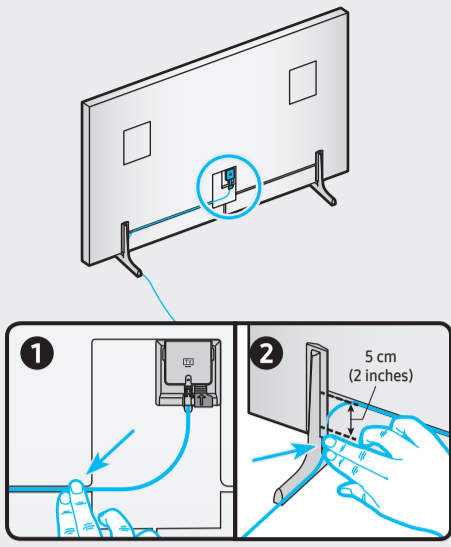

5

6

	A	B	C	D	E	F	G	H	I
43LS03A 43LSA03	38.2 inches (969.5 mm) (96.95 cm)	22.0 inches (557.8 mm) (55.78 cm)	1.0 inches (24.9 mm) (2.49 cm)	23.3 inches (591.9 mm) (59.19 cm)	24.3 inches (616.9 mm) (61.69 cm)	7.7 inches (196.8 mm) (19.68 cm)	42.5 inches (108 cm)	19.0 lbs (8.6 kg)	19.6 lbs (8.9 kg)
50LS03A 50LSA03	44.3 inches (1124.1 mm) (112.41 cm)	25.4 inches (644.9 mm) (64.49 cm)	1.0 inches (24.9 mm) (2.49 cm)	26.7 inches (679.2 mm) (67.92 cm)	27.7 inches (704.2 mm) (70.42 cm)	9.0 inches (227.8 mm) (22.78 cm)	49.5 inches (125 cm)	26.0 lbs (11.8 kg)	26.9 lbs (12.2 kg)

	VESA A x B (mm)	C (mm)	D x 4
43LS03A 43LSA03	200 x 200	9-11	M8
50LS03A 50LSA03		10-12	

SAMSUNG

QUICK SETUP GUIDE
GUIDE D'INSTALLATION RAPIDE
GUÍA RÁPIDA DE CONFIGURACIÓN
GUIA RÁPIDO DE INSTALAÇÃO
KURZANLEITUNG ZUR KONFIGURATION
GUIDA DI INSTALLAZIONE RAPIDA

BN68-12588A-03

43"

50"