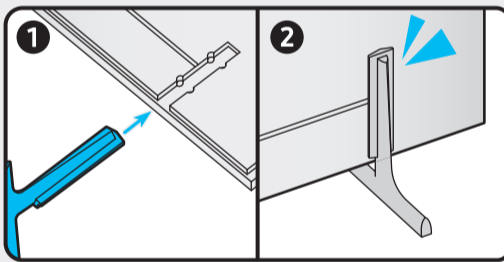

BN68-12588A-03

43"

50"

One Connect

USB ↔	ANT IN	DIGITAL AUDIO OUT	LAN	HDMI IN	HDMI IN (eARC)
USB		OPTICAL			ARC

1

2

2-1