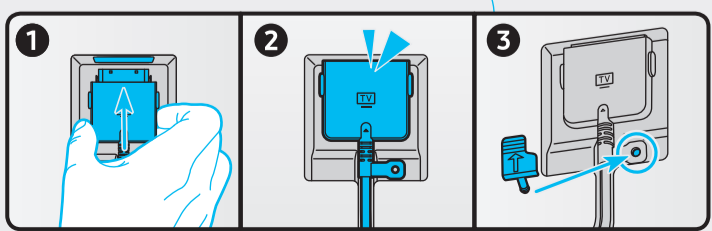

One Connect

USB ↔	ANT IN	DIGITAL AUDIO OUT	LAN	HDMI IN	HDMI IN (eARC)
USB		OPTICAL			ARC

1

2

2-1

2-2

3

4