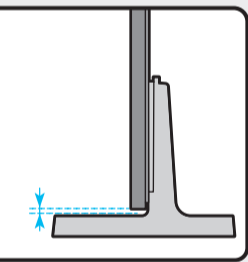

BN68-12588A-03

43"

50"

One Connect

USB ↔	ANT IN	DIGITAL AUDIO OUT	LAN	HDMI IN	HDMI IN (eARC)
USB		OPTICAL			ARC

1

2

2-1