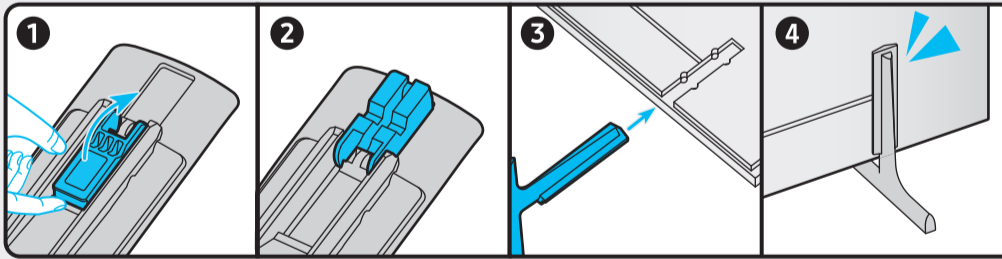

One Connect

USB ↔	ANT IN	DIGITAL AUDIO OUT	LAN	HDMI IN	HDMI IN (eARC)
USB		OPTICAL			ARC

1

2

2-1

2-2

3

4