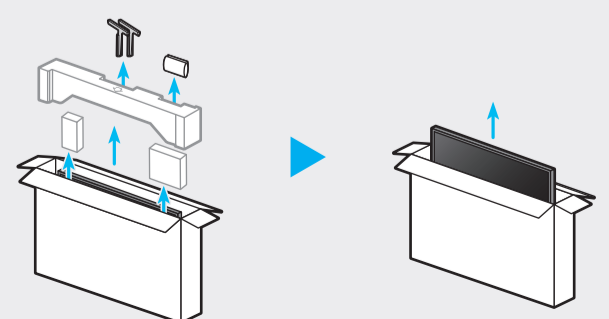

5

6

	A	B	C	D	E	F	G	H	I
43LS03A 43LSA03	38.2 inches (969.5 mm) (96.95 cm)	22.0 inches (557.8 mm) (55.78 cm)	1.0 inches (24.9 mm) (2.49 cm)	23.3 inches (591.9 mm) (59.19 cm)	24.3 inches (616.9 mm) (61.69 cm)	7.7 inches (196.8 mm) (19.68 cm)	42.5 inches (108 cm)	19.0 lbs (8.6 kg)	19.6 lbs (8.9 kg)
50LS03A 50LSA03	44.3 inches (1124.1 mm) (112.41 cm)	25.4 inches (644.9 mm) (64.49 cm)	1.0 inches (24.9 mm) (2.49 cm)	26.7 inches (679.2 mm) (67.92 cm)	27.7 inches (704.2 mm) (70.42 cm)	9.0 inches (227.8 mm) (22.78 cm)	49.5 inches (125 cm)	26.0 lbs (11.8 kg)	26.9 lbs (12.2 kg)

	VESA A x B (mm)	C (mm)	D x 4
43LS03A 43LSA03	200 x 200	9-11	M8
50LS03A 50LSA03		10-12	

SAMSUNG

QUICK SETUP GUIDE
GUIDE D'INSTALLATION RAPIDE
GUÍA RÁPIDA DE CONFIGURACIÓN
GUIA RÁPIDO DE INSTALAÇÃO
KURZANLEITUNG ZUR KONFIGURATION
GUIDA DI INSTALLAZIONE RAPIDA

BN68-12588A-03

43"

50"