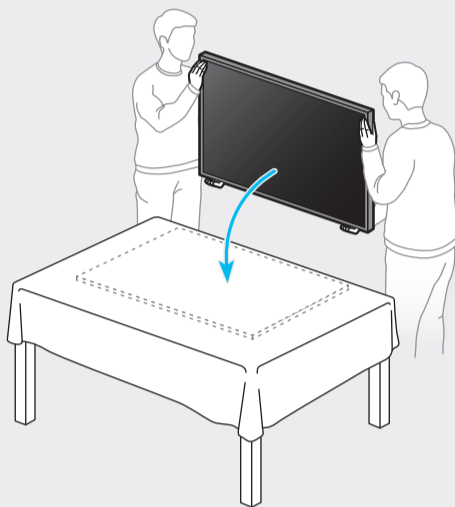

BN68-12588A-03

43"

50"

One Connect

USB ↔	ANT IN	DIGITAL AUDIO OUT	LAN	HDMI IN	HDMI IN (eARC)
USB		OPTICAL			ARC

1

2

2-1