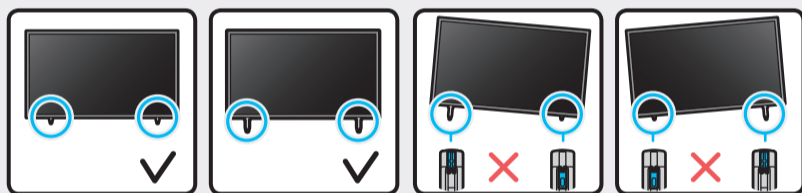

BN68-12588A-03

43"

50"

One Connect

USB ↔	ANT IN	DIGITAL AUDIO OUT	LAN	HDMI IN	HDMI IN (eARC)
USB		OPTICAL			ARC

1

2

2-1