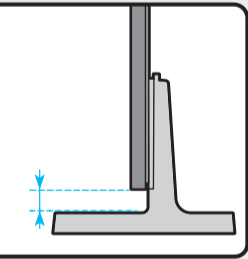

One Connect

USB ↔	ANT IN	DIGITAL AUDIO OUT	LAN	HDMI IN	HDMI IN (eARC)
USB		OPTICAL			ARC

1

2

2-1

2-2

3

4