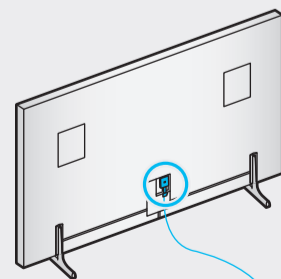

One Connect

USB ↔	ANT IN	DIGITAL AUDIO OUT	LAN	HDMI IN	HDMI IN (eARC)
USB		OPTICAL			ARC

1

2

2-1

2-2

3

4