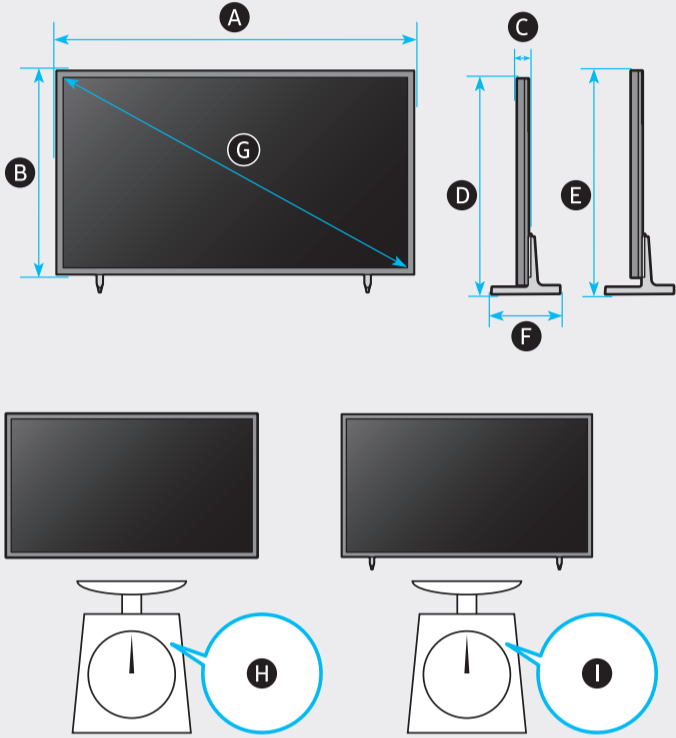

Posetite nas i uživajte u ekskluzivnom iskustvu pametne kupovine klikom na link:

<https://tehnoteka.rs/p/samsung-qled-televizor-qe43ls03aauxh-the-frame-akcija-cena/>

5

6

	A	B	C	D	E	F	G	H	I
43LS03A 43LSA03	38.2 inches (969.5 mm) (96.95 cm)	22.0 inches (557.8 mm) (55.78 cm)	1.0 inches (24.9 mm) (2.49 cm)	23.3 inches (591.9 mm) (59.19 cm)	24.3 inches (616.9 mm) (61.69 cm)	7.7 inches (196.8 mm) (19.68 cm)	42.5 inches (108 cm)	19.0 lbs (8.6 kg)	19.6 lbs (8.9 kg)
50LS03A 50LSA03	44.3 inches (1124.1 mm) (112.41 cm)	25.4 inches (644.9 mm) (64.49 cm)	1.0 inches (24.9 mm) (2.49 cm)	26.7 inches (679.2 mm) (67.92 cm)	27.7 inches (704.2 mm) (70.42 cm)	9.0 inches (227.8 mm) (22.78 cm)	49.5 inches (125 cm)	26.0 lbs (11.8 kg)	26.9 lbs (12.2 kg)

	VESA A x B (mm)	C (mm)	D x 4
43LS03A 43LSA03	200 x 200	9-11	M8
50LS03A 50LSA03		10-12	

SAMSUNG

QUICK SETUP GUIDE  
GUIDE D'INSTALLATION RAPIDE  
GUÍA RÁPIDA DE CONFIGURACIÓN  
GUIA RÁPIDO DE INSTALAÇÃO  
KURZANLEITUNG ZUR KONFIGURATION  
GUIDA DI INSTALLAZIONE RAPIDA

BN68-12588A-03

43"

50"

One Connect

USB ↔	ANT IN	DIGITAL AUDIO OUT	LAN	HDMI IN	HDMI IN (eARC)
USB		OPTICAL			ARC

1

2

2-1