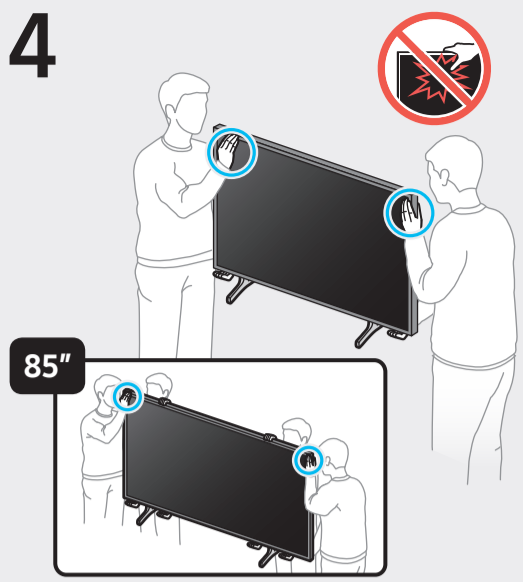

Posetite nas i uživajte u ekskluzivnom iskustvu pametne kupovine klikom na link:

<https://tehnoteka.rs/p/samsung-qled-televizor-qe85q60bauxxh-akcija-cena/>

	A	B	C	D	E	F	G	H	I
43Q6*B 43QB6*	38.0 inches (965.5 mm)	22.0 inches (559.4 mm)	1.0 inches (25.7 mm)	23.5 inches (598.1 mm)	24.5 inches (623.1 mm)	7.1 inches (181.0 mm)	42.5 inches (108 cm)	18.5 lbs (8.4 kg)	19.0 lbs (8.6 kg)
50Q6*B 50QB6*	44.0 inches (1118.3 mm)	25.4 inches (644.1 mm)	1.0 inches (25.7 mm)	26.8 inches (681.7 mm)	27.8 inches (706.7 mm)	8.8 inches (224.0 mm)	49.5 inches (125 cm)	25.4 lbs (11.5 kg)	26.0 lbs (11.8 kg)
55Q6*B 55QB6*	48.5 inches (1232.1 mm)	27.9 inches (708.3 mm)	1.0 inches (25.7 mm)	29.4 inches (745.9 mm)	30.4 inches (770.9 mm)	8.8 inches (224.0 mm)	54.6 inches (138 cm)	34.2 lbs (15.5 kg)	34.8 lbs (15.8 kg)
60Q6*B 60QB6*	53.3 inches (1353.0 mm)	30.6 inches (776.3 mm)	1.0 inches (25.7 mm)	32.2 inches (817.4 mm)	33.2 inches (842.4 mm)	10.8 inches (274.0 mm)	60.1 inches (152 cm)	41.0 lbs (18.6 kg)	41.9 lbs (19.0 kg)
65Q6*B 65QB6*	57.1 inches (1450.9 mm)	32.7 inches (831.4 mm)	1.0 inches (25.7 mm)	34.3 inches (872.2 mm)	35.3 inches (897.2 mm)	10.8 inches (274.0 mm)	64.5 inches (163 cm)	46.1 lbs (20.9 kg)	47.0 lbs (21.3 kg)
70Q6*B 70QB6*	61.4 inches (1559.7 mm)	35.5 inches (902.1 mm)	1.0 inches (26.6 mm)	37.0 inches (939.6 mm)	38.0 inches (964.6 mm)	12.6 inches (320.0 mm)	69.5 inches (176 cm)	62.8 lbs (28.5 kg)	64.2 lbs (29.1 kg)
75Q6*B 75QB6*	66.0 inches (1676.7 mm)	37.8 inches (959.8 mm)	1.0 inches (26.6 mm)	39.3 inches (997.3 mm)	40.2 inches (1022.3 mm)	12.6 inches (320.0 mm)	74.5 inches (189 cm)	69.2 lbs (31.4 kg)	70.5 lbs (32.0 kg)
85Q6*B	74.8 inches (1900.9 mm)	42.7 inches (1085.7 mm)	1.1 inches (26.9 mm)	44.2 inches (1123.3 mm)	45.2 inches (1148.3 mm)	13.6 inches (345.1 mm)	84.5 inches (214 cm)	91.5 lbs (41.5 kg)	93.7 lbs (42.5 kg)