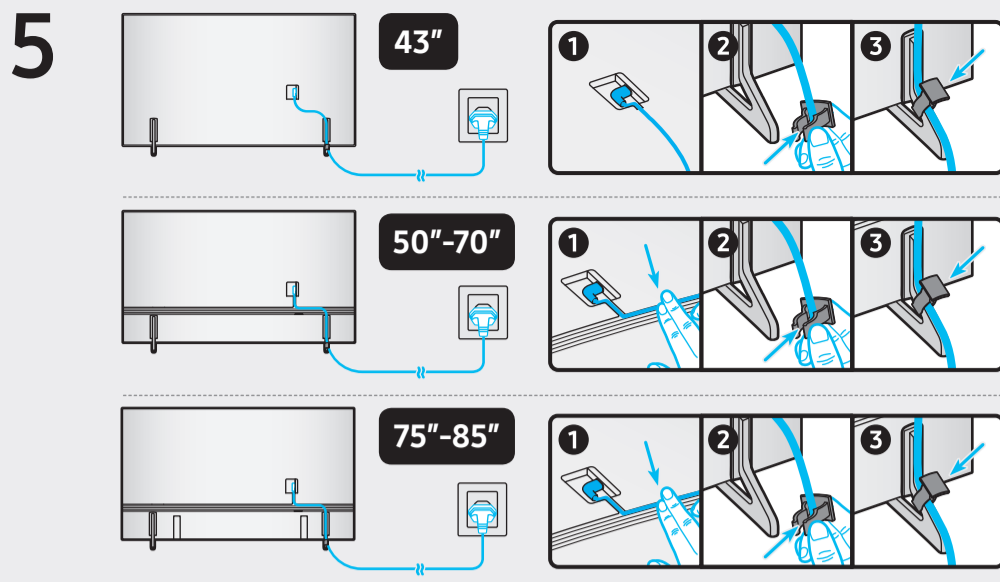

Posetite nas i uživajte u ekskluzivnom iskustvu pametne kupovine klikom na link:

<https://tehnoteka.rs/p/samsung-qled-televizor-qe85q60bauxxh-akcija-cena/>

	A	B	C	D	E	F	G	H	I
43Q6*B 43QB6*	38.0 inches (965.5 mm)	22.0 inches (559.4 mm)	1.0 inches (25.7 mm)	23.5 inches (598.1 mm)	24.5 inches (623.1 mm)	7.1 inches (181.0 mm)	42.5 inches (108 cm)	18.5 lbs (8.4 kg)	19.0 lbs (8.6 kg)
50Q6*B 50QB6*	44.0 inches (1118.3 mm)	25.4 inches (644.1 mm)	1.0 inches (25.7 mm)	26.8 inches (681.7 mm)	27.8 inches (706.7 mm)	8.8 inches (224.0 mm)	49.5 inches (125 cm)	25.4 lbs (11.5 kg)	26.0 lbs (11.8 kg)
55Q6*B 55QB6*	48.5 inches (1232.1 mm)	27.9 inches (708.3 mm)	1.0 inches (25.7 mm)	29.4 inches (745.9 mm)	30.4 inches (770.9 mm)	8.8 inches (224.0 mm)	54.6 inches (138 cm)	34.2 lbs (15.5 kg)	34.8 lbs (15.8 kg)
60Q6*B 60QB6*	53.3 inches (1353.0 mm)	30.6 inches (776.3 mm)	1.0 inches (25.7 mm)	32.2 inches (817.4 mm)	33.2 inches (842.4 mm)	10.8 inches (274.0 mm)	60.1 inches (152 cm)	41.0 lbs (18.6 kg)	41.9 lbs (19.0 kg)
65Q6*B 65QB6*	57.1 inches (1450.9 mm)	32.7 inches (831.4 mm)	1.0 inches (25.7 mm)	34.3 inches (872.2 mm)	35.3 inches (897.2 mm)	10.8 inches (274.0 mm)	64.5 inches (163 cm)	46.1 lbs (20.9 kg)	47.0 lbs (21.3 kg)
70Q6*B 70QB6*	61.4 inches (1559.7 mm)	35.5 inches (902.1 mm)	1.0 inches (26.6 mm)	37.0 inches (939.6 mm)	38.0 inches (964.6 mm)	12.6 inches (320.0 mm)	69.5 inches (176 cm)	62.8 lbs (28.5 kg)	64.2 lbs (29.1 kg)
75Q6*B 75QB6*	66.0 inches (1676.7 mm)	37.8 inches (959.8 mm)	1.0 inches (26.6 mm)	39.3 inches (997.3 mm)	40.2 inches (1022.3 mm)	12.6 inches (320.0 mm)	74.5 inches (189 cm)	69.2 lbs (31.4 kg)	70.5 lbs (32.0 kg)
85Q6*B	74.8 inches (1900.9 mm)	42.7 inches (1085.7 mm)	1.1 inches (26.9 mm)	44.2 inches (1123.3 mm)	45.2 inches (1148.3 mm)	13.6 inches (345.1 mm)	84.5 inches (214 cm)	91.5 lbs (41.5 kg)	93.7 lbs (42.5 kg)