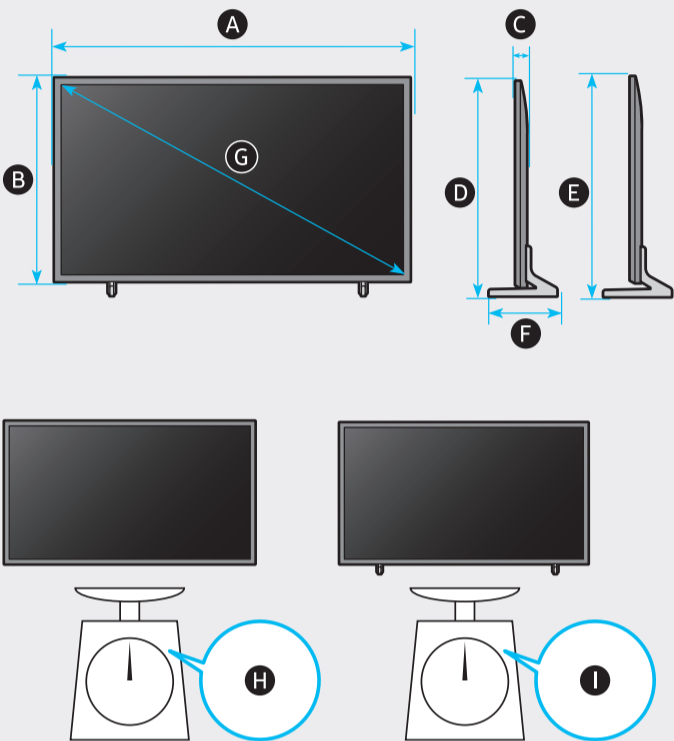

Posetite nas i uživajte u ekskluzivnom iskustvu pametne kupovine klikom na link:

<https://tehnoteka.rs/p/samsung-qled-televizor-qe85q60bauxxh-akcija-cena/>

	A	B	C	D	E	F	G	H	I
43Q6*B 43QB6*	38.0 inches (965.5 mm)	22.0 inches (559.4 mm)	1.0 inches (25.7 mm)	23.5 inches (598.1 mm)	24.5 inches (623.1 mm)	7.1 inches (181.0 mm)	42.5 inches (108 cm)	18.5 lbs (8.4 kg)	19.0 lbs (8.6 kg)
50Q6*B 50QB6*	44.0 inches (1118.3 mm)	25.4 inches (644.1 mm)	1.0 inches (25.7 mm)	26.8 inches (681.7 mm)	27.8 inches (706.7 mm)	8.8 inches (224.0 mm)	49.5 inches (125 cm)	25.4 lbs (11.5 kg)	26.0 lbs (11.8 kg)
55Q6*B 55QB6*	48.5 inches (1232.1 mm)	27.9 inches (708.3 mm)	1.0 inches (25.7 mm)	29.4 inches (745.9 mm)	30.4 inches (770.9 mm)	8.8 inches (224.0 mm)	54.6 inches (138 cm)	34.2 lbs (15.5 kg)	34.8 lbs (15.8 kg)
60Q6*B 60QB6*	53.3 inches (1353.0 mm)	30.6 inches (776.3 mm)	1.0 inches (25.7 mm)	32.2 inches (817.4 mm)	33.2 inches (842.4 mm)	10.8 inches (274.0 mm)	60.1 inches (152 cm)	41.0 lbs (18.6 kg)	41.9 lbs (19.0 kg)
65Q6*B 65QB6*	57.1 inches (1450.9 mm)	32.7 inches (831.4 mm)	1.0 inches (25.7 mm)	34.3 inches (872.2 mm)	35.3 inches (897.2 mm)	10.8 inches (274.0 mm)	64.5 inches (163 cm)	46.1 lbs (20.9 kg)	47.0 lbs (21.3 kg)
70Q6*B 70QB6*	61.4 inches (1559.7 mm)	35.5 inches (902.1 mm)	1.0 inches (26.6 mm)	37.0 inches (939.6 mm)	38.0 inches (964.6 mm)	12.6 inches (320.0 mm)	69.5 inches (176 cm)	62.8 lbs (28.5 kg)	64.2 lbs (29.1 kg)
75Q6*B 75QB6*	66.0 inches (1676.7 mm)	37.8 inches (959.8 mm)	1.0 inches (26.6 mm)	39.3 inches (997.3 mm)	40.2 inches (1022.3 mm)	12.6 inches (320.0 mm)	74.5 inches (189 cm)	69.2 lbs (31.4 kg)	70.5 lbs (32.0 kg)
85Q6*B	74.8 inches (1900.9 mm)	42.7 inches (1085.7 mm)	1.1 inches (26.9 mm)	44.2 inches (1123.3 mm)	45.2 inches (1148.3 mm)	13.6 inches (345.1 mm)	84.5 inches (214 cm)	91.5 lbs (41.5 kg)	93.7 lbs (42.5 kg)