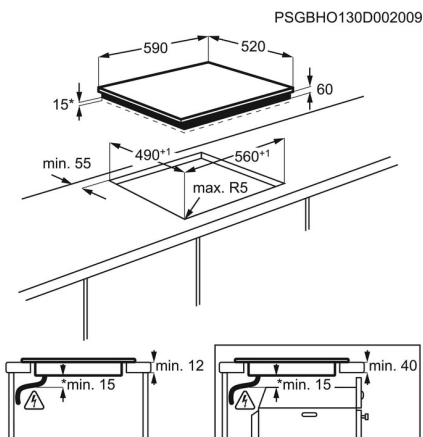

**Specifikacije**

Nordic_HB_FrameType_Colour	Frameless Square No
Dimensions WxD in mm	590x520
BI dimensions HxWxD in mm	60x560x490
Radius cutting	5
Total electricity loading (W)	6600
Max power gas (W)	0
Cord length external	1.5
Hob safety	Automatic Switch Off
Left front - Power/Diameter	2300/2800W/210mm
Rear - Power/Diameter	1200W/145mm
Right front - Power/Diameter	1200/1800W/145mm
Right rear - Power/Diameter	1800W/180mm
Gas original	No
Gas replacement 2	No
Gas replacement 3	No
Residual heating indicators	7 Segments
LED colour	Red
Product Partner Code	All Open