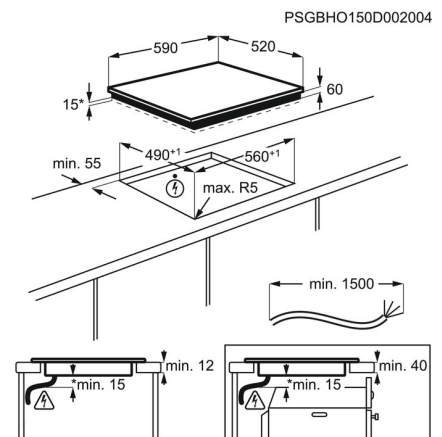

**Specifikacije**

Nordic_HB_FrameType_Colour	Frameless Square No
Dimensions WxD in mm	590x520
BI dimensions HxWxD in mm	60x560x490
Radius cutting	5
Total electricity loading (W)	6600
Max power gas (W)	0
Cord length external	1.5
Hob safety	Automatic Switch Off
Left front - Power/Diameter	2300/2800W/210mm
Rear - Power/Diameter	1200W/145mm
Right front - Power/Diameter	1200/1800W/145mm
Right rear - Power/Diameter	1800W/180mm
Gas original	No
Gas replacement 2	No
Gas replacement 3	No
Residual heating indicators	7 Segments
LED colour	Red
Product Partner Code	All Open