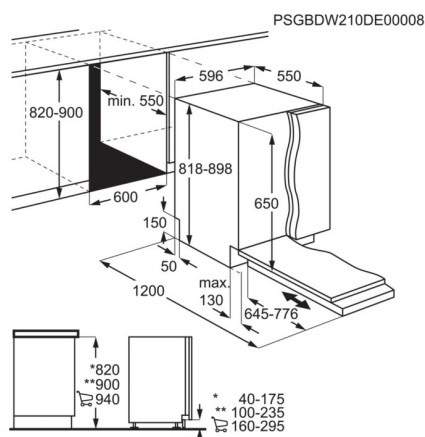

Sppecifikacije

Dimensions HxWxD in mm	818x596x550
Panel colour	Black
Door colour	None
Connected load (W)	1950
EnergyClassE20	D
DryingPerfIndexE20	1.07
CleaningPerfIndexE20	1.13
RatedCapacityE20	14
Installation	FI