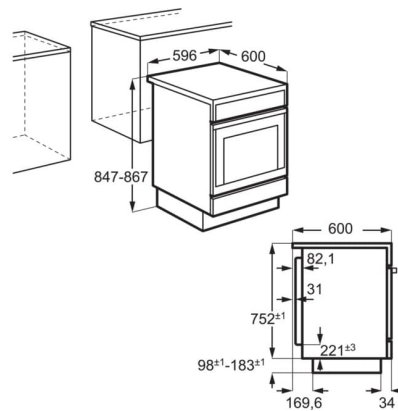

Specifikacije

Nordic_Dimensions_Cooker	847-867x596x600	Broj stakala na vratima:	3
Voltage	230		
Total electricity loading (W)	10000		
Required fuse (A)	3x16		
Volume usable, l	73		
Largest surface area cm² - Top Oven	1424		
Color	White		
ColorEnglish	White		
Cleaning top oven	Black Enamel		
Energy efficiency class	A		
SecGenEConskWhCM	0.95		
Fan Forced - Energy consumption, kWh/cycle	0.82		
Right front - Power/Diameter	1200W/145mm		
Right rear - Power/Diameter	1800W/180mm		
Left front - Power/Diameter	2300W/210mm		
Rear - Power/Diameter	1200W/145mm		
Trays type - Top Oven	1 AirFry tray, 1 Combi tray black enamel		
Grids type - Top Oven	1 Wire shelf chromed		
Runners - Top Oven	Chromed, Grid Runners with Stop		
Gas original	No		
Gas replacement 2	No		
Gas replacement 3	No		
Product Partner Code	All Open		

PSGBCO190DE00004