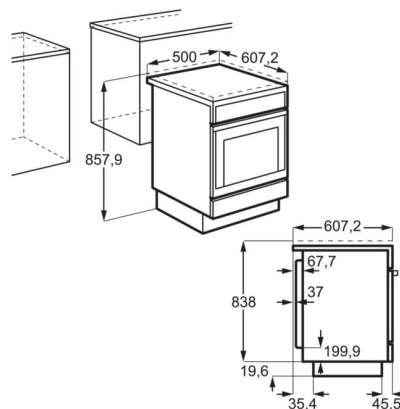

Specifikacije

Nordic_Dimensions_Cooker	858x500x600
Voltage	230
Total electricity loading (W)	8475
Required fuse (A)	3x16
Volume usable, l	56
Largest surface area cm² - Top Oven	1164
Color	White
ColorEnglish	White
Cleaning top oven	Black Enamel
Energy efficiency class	A
SecGenEConskWhCM	0.75
Right front - Power/Diameter	1200W/140mm
Right rear - Power/Diameter	1700W/180mm
Left front - Power/Diameter	1700W/180mm
Rear - Power/Diameter	1200W/140mm
Trays type - Top Oven	1 Cake tray black enamel
Grids type - Top Oven	1 Cranked shelf chromed wirework
Runners - Top Oven	Stamped Runners
Product Partner Code	All Open
Broj stakala na vratima:	2

PSGBCO200DE00004