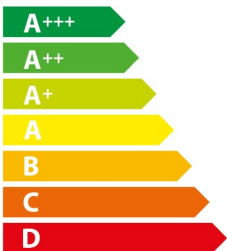

Posetite nas i uživajte u ekskluzivnom iskustvu pametne kupovine klikom na link:

<https://tehnoteka.rs/p/bosch-aspirator-dfs067k51-akcija-cena/>

ENERG

енергия · ενέργεια

BOSCH

DFS067K51

A

38
kWh/godišnje

Water consumption icon showing three leaves in a circle.

ABCDEFG

Lighting icon showing a light bulb.

ABCDEFG

Water leakage icon showing water droplets falling from a pipe.

ABCDEFG

Sound power level icon showing a speaker with sound waves.