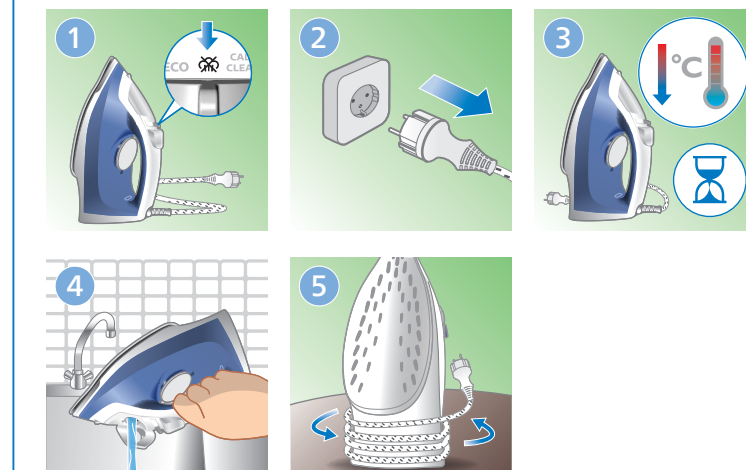

5

www.philips.com/support