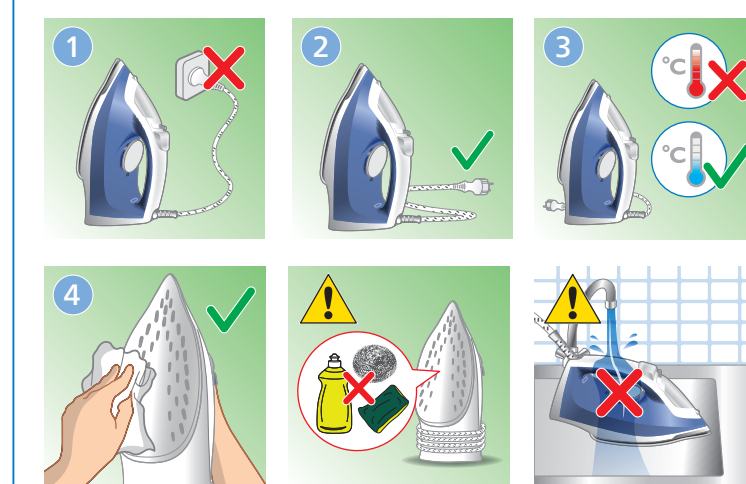

2

www.philips.com/support

3

www.philips.com/support

EN	Specific types only	CS	Pouze specifické typy
DE	Nur besondere Typen	EL	Μόνο συγκεκριμένοι τύποι
FR	Certains modèles uniquement	BG	Само за определени модели
NL	Alleen bepaalde typen	HR	Samo određene vrste
DA	Kun specifikke typer	ET	Ainult teatud tüübid
FI	Vain tietyt mallit	HU	Csak bizonyos típusoknál
NO	Bare spesifikke typer	LT	Tik konkretūs tipai
SV	Endast specifika typer	LV	Tikai specifiski tipi
IT	Solo per modelli specifici	SK	Len špecifické typy
ES	Solo modelos específicos	RO	Numai pentru anumite tipuri
PT	Apenas tipos específicos	SL	Le pri določenih vrstah
RU	Только для некоторых моделей	SR	Samo specifični tipovi
UK	Лише окремі моделі	UK	Само одредени модели
KK	Тек кейбір модельдері үшін ғана	SK	Vetëm llojet e veçanta
PL	Tylko określone typy	HE	סוגים ספציפיים בלבד

4

www.philips.com/support

5

www.philips.com/support

6

www.philips.com/support

PHILIPS

GC1730-GC1759 series

EN	User manual	PT	Manual do utilizador	LT	Vartotojo vadovas
DE	Benutzerhandbuch	RU	Руководство пользователя	LV	Lietotāja rokasgrāmata
FR	Mode d'emploi	KK	Пайдаланушы нұсқаулығы	SK	Príručka uživateľa
NL	Gebruiksaanwijzing	PL	Instrukcja obsługi	RO	Manual de utilizare
DA	Brugervejledning	CS	Příručka pro uživatele	SL	Uporabniški priročnik
FI	Käyttöopas	EL	Εγχειρίδιο χρήσης	SR	Korisnički priručnik
NO	Brukerhåndbok	BG	Ръководство за потребителя	UK	Посібник користувача
SV	Användarhandbok	HR	Korisnički priručnik	MK	Упатство за користење
IT	Manuale utente	ET	Kasutusjuhend	SQ	Manual përdorimi
ES	Manual del usuario	HU	Felhasználói kézikönyv	HE	מדריך למשתמש

© 2021 Philips Domestic Appliances Holding B.V. All rights reserved. 4239.001.2219.1 (31/08/2021)