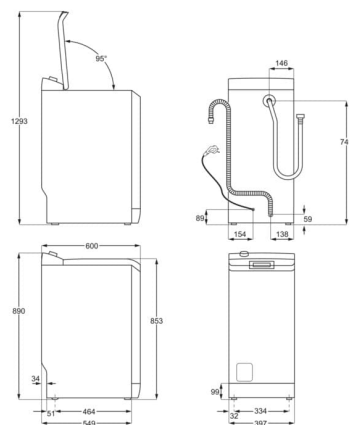

Specifikacije

Nordic_WT_FamilyName	PerfectCare 600	ProductTitle	Electrolux PerfectCare 600 mašina za pranje veša sa gornjim punjenjem kapaciteta 6 kg i 1000 obrtaja
Energy efficiency (2010/30/EC)	A+++	Woolmark	Woolmark blue
Spin drying efficiency (2010/30/EC)	C	Program list	ON/OFF, Eco 40-60, Cottons, Synthetics, Delicates, Rapid 14min, Rinse, Spin/Drain, Anti Allergy Vapour, Baby, Silk, Wool, Sport, Outdoor, Denim
Washing capacity (kg)	6	Product Partner Code	All Open
Drum volume	42		
Max. spin speed (rpm) (2010/30/EC)	1000		
Moisture % after max. spin (2010/30/EC)	0		
Motor system	Universal		
Washing noise (dB(A) re 1 pW) (2010/30/EC)	0		
Spinning noise (dB(A) re 1 pW) (2010/30/EC)	0		
Dimensions HxWxD in mm	890x400x600		
Depth max, mm	600		
Wheels	2 adj + 2 fixed feet		
Cord length external	1.65		
Inlet hose length	130		
Outlet hose length	135		
Connected load (W)	2200		
Voltage	230		
Required fuse (A)	10		
Frequency	50		