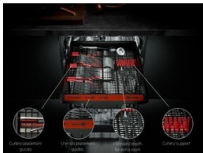

Customisable space and convenient cleaning with MaxiFlex

The MaxiFlex drawer is engineered to accommodate cutlery and utensils of many sizes, whether large or awkwardly shaped. Flexible dividers and maximised depth mean each load is customisable. Essentially every item is seamlessly loaded and cleaned in one go.