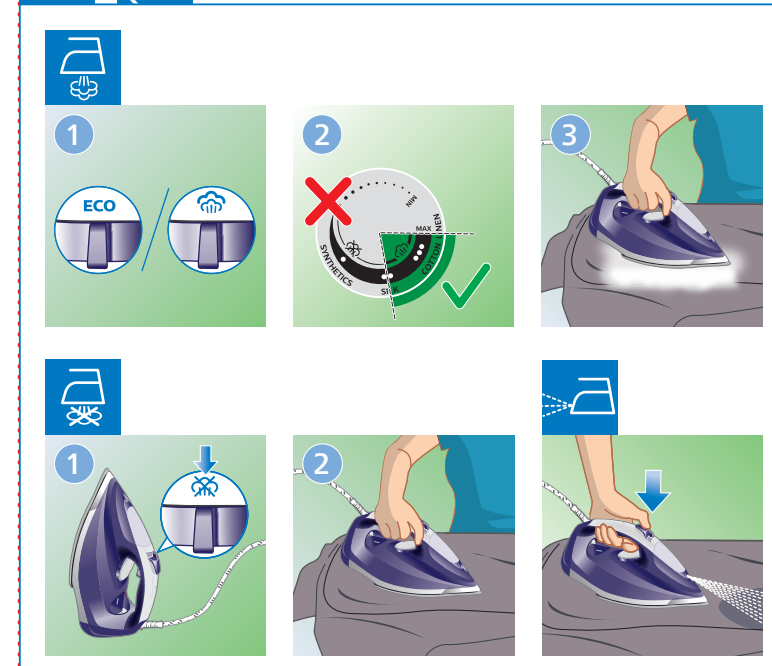

MAX LINEN	
	COTTON	
	SILK	ECO
	SYNTHETICS