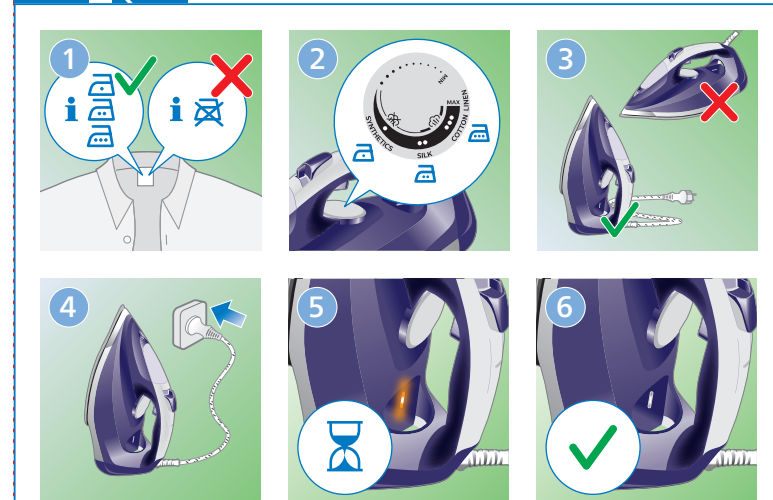

MAX LINEN	
	COTTON	
	SILK	ECO
	SYNTHETICS