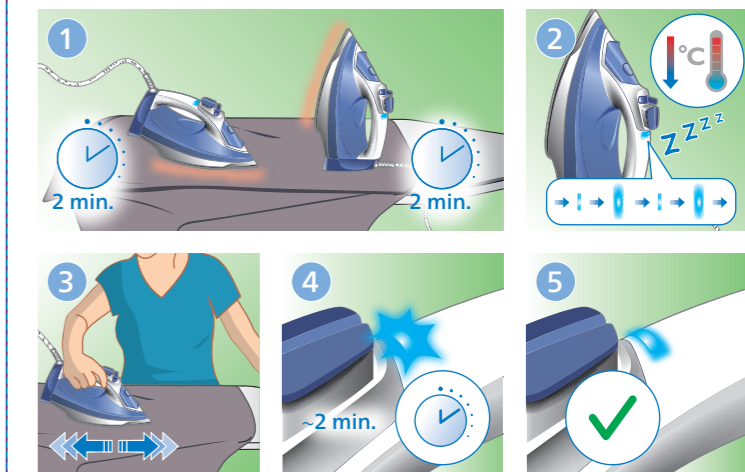

3

SAFETY AUTO-OFF