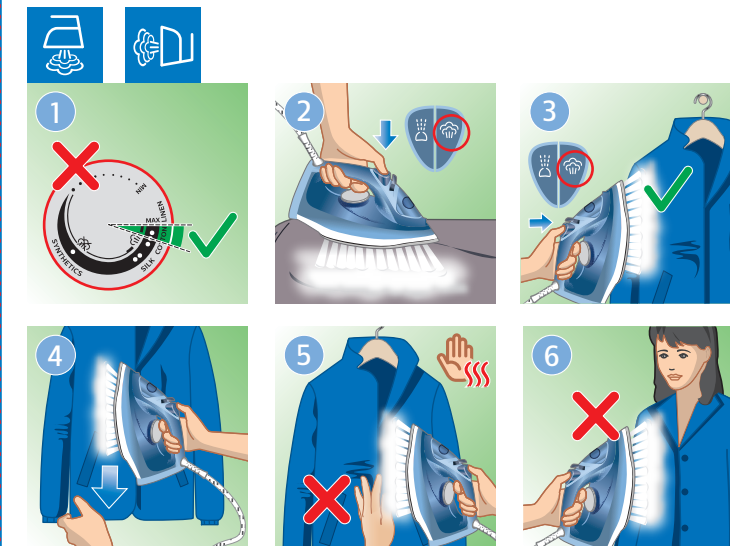

設備名稱：飛利浦蒸汽熨斗 Equipment name		型號（型式）：DST3010 Type designation (Type)					
單元 Unit	限用物質及其化學符號						
	鉛 Lead (Pb)	汞 Mercury (Hg)	鎘 Cadmium (Cd)	六價鉻 Hexavalent chromium (Cr^{VI})	多溴聯苯 Polybrominated biphenyls (PBB)	多溴二苯醚 Polybrominated diphenyl ethers (PBDE)	
電源線組	0	0	0	0	0	0	
上蓋	0	0	0	0	0	0	
水箱	0	0	0	0	0	0	
溫度旋鈕	0	0	0	0	0	0	
加熱元件	0	0	0	0	0	0	

備考 1. “超出 0.1 wt %” 及 “超出 0.01 wt %” 係指限用物質之百分比含量超出百分比含量基準值。
Note 1: “Exceeding 0.1 wt %” and “exceeding 0.01 wt %” indicate that the percentage content of the restricted substance exceeds the reference percentage value of presence condition.

備考 2. “○” 係指該項限用物質之百分比含量未超出百分比含量基準值。
Note 2: “○” indicates that the percentage content of the restricted substance does not exceed the percentage of reference value of presence.

備考 3. “—” 係指該項限用物質為排除項目。
Note 3: Then “—” indicates that the restricted substance corresponds to the exemption.

2

www.philips.com/support