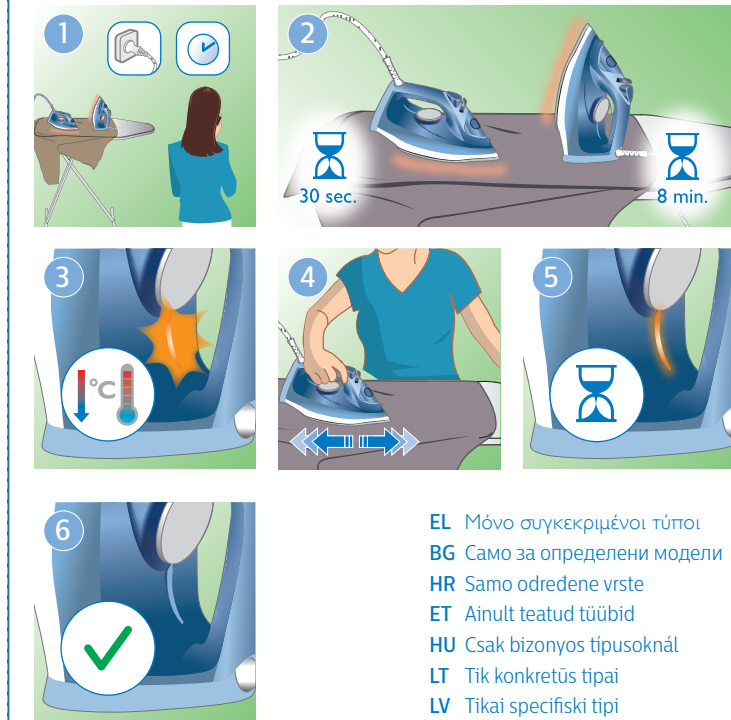

3

www.philips.com/support

- EN Specific types only
- DE Nur besondere Typen
- FR Certains modèles uniquement
- NL Alleen bepaalde typen
- DA Kun specifikke typer
- FI Vain tietyt mallit
- NO Bare spesifikke typer
- SV Endast specifika typer
- IT Solo per modelli specifici
- ES Solo modelos específicos
- PT Apenas tipos específicos
- RU Только для некоторых моделей
- TR Yalnızca belirli modellerde
- KK Тек кейбір модельдері үшін гана
- PL Tylko określone typy
- CS Pouze specifické typy
- EL Μόνο συγκεκριμένοι τύποι
- BG Само за определени модели
- HR Samo određene vrste
- ET Ainult teatud tüübid
- HU Csak bizonyos típusoknál
- LT Tik konkretūs tipai
- LV Tikai specifiski tipi
- SK Len špecifické typy
- RO Numai pentru anumite tipuri
- SL Le pri določenih vrstah
- SR Samo specifični tipovi
- UK Лише окремі моделі
- MK Само одредени модели
- SQ Vetëm llojet e veçanta
- KO 특정 유형에만 해당
- TH เฉพาะบางรุ่นเท่านั้น
- SC 仅限特定类型
- TC 僅特定類型
- MS Jenis tertentu sahaja
- VI Chỉ có ở một số kiểu nhất định
- ID Hanya tipe tertentu saja
- HE סוגים ספציפיים בלבד