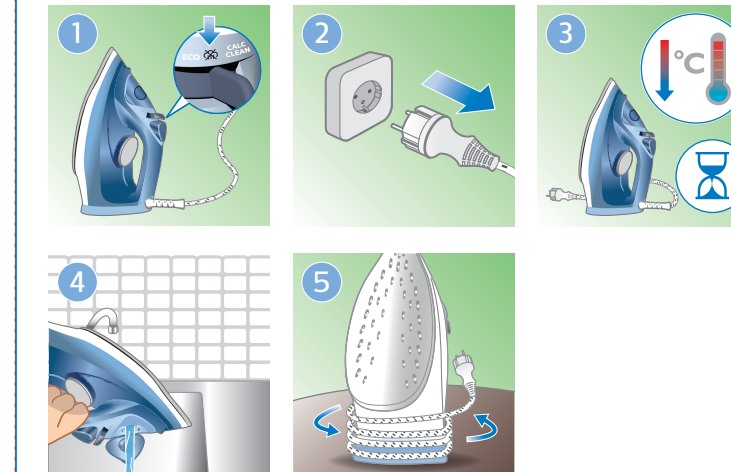

4

www.philips.com/support