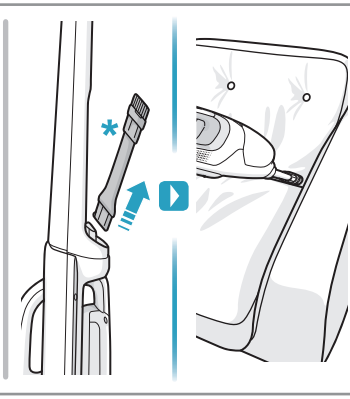

www.electrolux.com

** WELL Q6 : ADS-13G-22 25013GPG
** WELL Q7/Q7-P : KSC-18W-350050HE

- ■ ■ 100%
- ■ ■ 75-100%
- ■ □ 50-75%
- □ □ 25-50%
- □ □ 0-25%

⚠ Please handle battery pack installation with care. The new battery pack must come from Electrolux or an authorized service center.