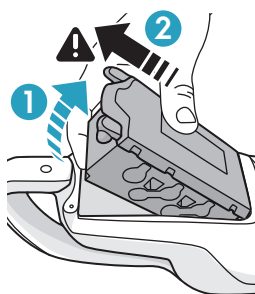

www.electrolux.com

** WELL Q6 : ADS-13G-22 25013GPG
** WELL Q7/Q7-P : KSC-18W-350050HE

- ■ ■ 100%
- ■ ■ 75-100%
- ■ □ 50-75%
- □ □ 25-50%
- □ □ 0-25%

⚠ Please handle battery pack installation with care. The new battery pack must come from Electrolux or an authorized service center.