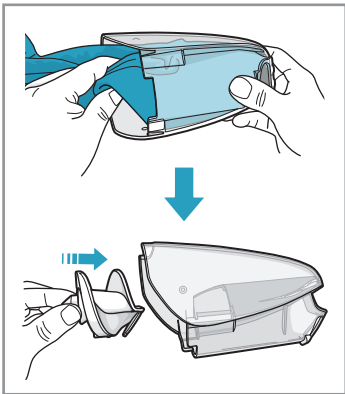

www.electrolux.com

** WELL Q6 : ADS-13G-22 25013GPG
** WELL Q7/Q7-P : KSC-18W-350050HE

- ■ ■ 100%
- ■ ■ 75-100%
- ■ □ 50-75%
- □ □ 25-50%
- □ □ 0-25%

⚠ Please handle battery pack installation with care. The new battery pack must come from Electrolux or an authorized service center.