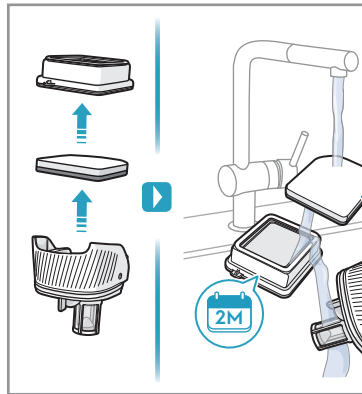

www.electrolux.com

** WELL Q6 : ADS-13G-22 25013GPG
** WELL Q7/Q7-P : KSC-18W-350050HE

- ■ ■ 100%
- ■ ■ 75-100%
- ■ □ 50-75%
- □ □ 25-50%
- □ □ 0-25%

⚠ Please handle battery pack installation with care. The new battery pack must come from Electrolux or an authorized service center.