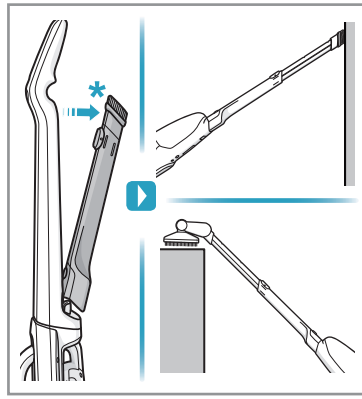

www.electrolux.com

** WELL Q6 : ADS-13G-22 25013GPG
** WELL Q7/Q7-P : KSC-18W-350050HE

- ■ ■ 100%
- ■ ■ 75-100%
- ■ □ 50-75%
- □ □ 25-50%
- □ □ 0-25%

⚠ Please handle battery pack installation with care. The new battery pack must come from Electrolux or an authorized service center.