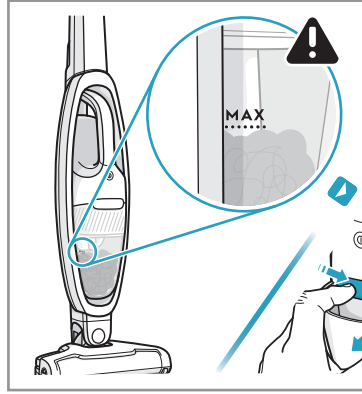

www.electrolux.com

** WELL Q6 : ADS-13G-22 25013GPG
** WELL Q7/Q7-P : KSC-18W-350050HE

- ■ ■ 100%
- ■ ■ 75-100%
- ■ □ 50-75%
- □ □ 25-50%
- □ □ 0-25%

⚠ Please handle battery pack installation with care. The new battery pack must come from Electrolux or an authorized service center.