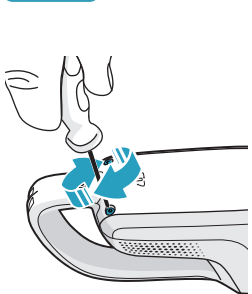

www.electrolux.com

** WELL Q6 : ADS-13G-22 25013GPG
** WELL Q7/Q7-P : KSC-18W-350050HE

- ■ ■ 100%
- ■ ■ 75-100%
- ■ □ 50-75%
- □ □ 25-50%
- □ □ 0-25%

⚠ Please handle battery pack installation with care. The new battery pack must come from Electrolux or an authorized service center.