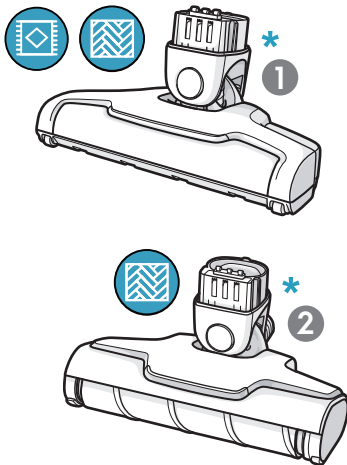

Instruction Book

WELL Q6/Q7/Q7-P