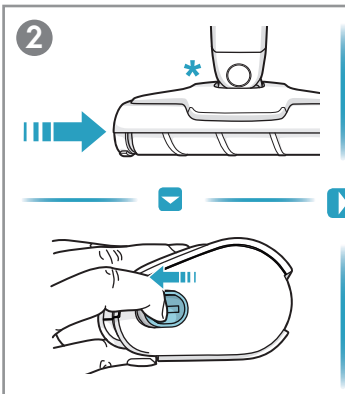

www.electrolux.com

** WELL Q6 : ADS-13G-22 25013GPG
** WELL Q7/Q7-P : KSC-18W-350050HE

- ■ ■ 100%
- ■ ■ 75-100%
- ■ □ 50-75%
- □ □ 25-50%
- □ □ 0-25%

⚠ Please handle battery pack installation with care. The new battery pack must come from Electrolux or an authorized service center.