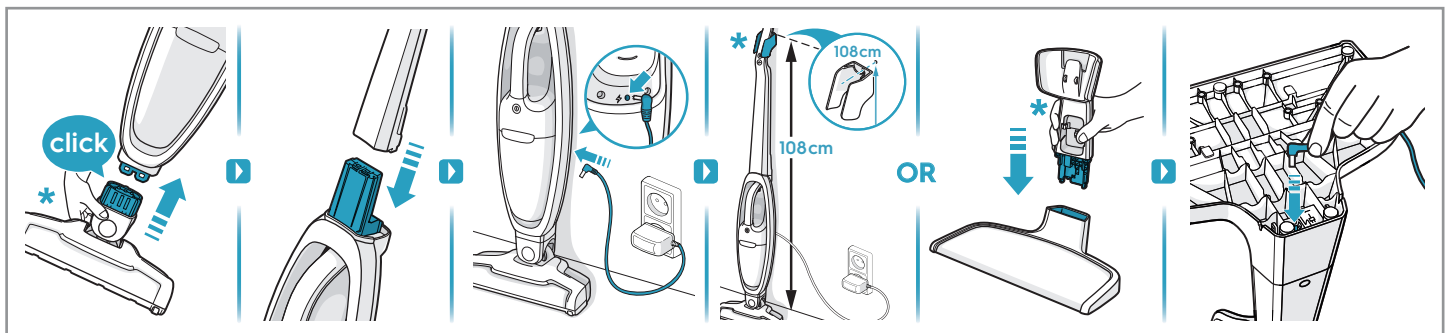

www.electrolux.com

** WELL Q6 : ADS-13G-22 25013GPG
** WELL Q7/Q7-P : KSC-18W-350050HE

- ■ ■ 100%
- ■ ■ 75-100%
- ■ □ 50-75%
- □ □ 25-50%
- □ □ 0-25%

⚠ Please handle battery pack installation with care. The new battery pack must come from Electrolux or an authorized service center.