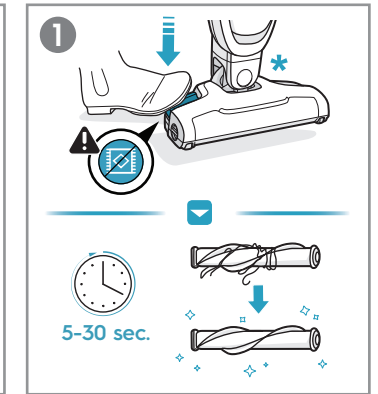

www.electrolux.com

** WELL Q6 : ADS-13G-22 25013GPG
** WELL Q7/Q7-P : KSC-18W-350050HE

- ■ ■ 100%
- ■ ■ 75-100%
- ■ □ 50-75%
- □ □ 25-50%
- □ □ 0-25%

⚠ Please handle battery pack installation with care. The new battery pack must come from Electrolux or an authorized service center.