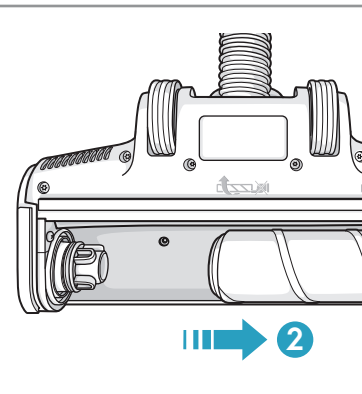

www.electrolux.com

** WELL Q6 : ADS-13G-22 25013GPG
** WELL Q7/Q7-P : KSC-18W-350050HE

- ■ ■ 100%
- ■ ■ 75-100%
- ■ □ 50-75%
- □ □ 25-50%
- □ □ 0-25%

⚠ Please handle battery pack installation with care. The new battery pack must come from Electrolux or an authorized service center.