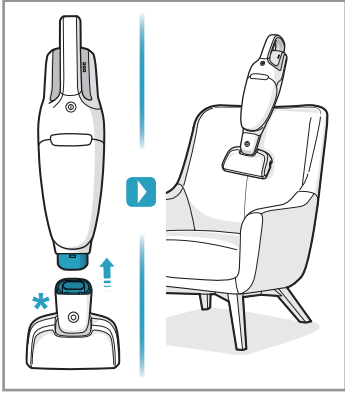

www.electrolux.com

** WELL Q6 : ADS-13G-22 25013GPG
** WELL Q7/Q7-P : KSC-18W-350050HE

- ■ ■ 100%
- ■ ■ 75-100%
- ■ □ 50-75%
- □ □ 25-50%
- □ □ 0-25%

⚠ Please handle battery pack installation with care. The new battery pack must come from Electrolux or an authorized service center.