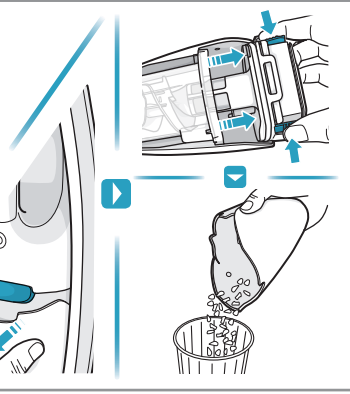

www.electrolux.com

** WELL Q6 : ADS-13G-22 25013GPG
** WELL Q7/Q7-P : KSC-18W-350050HE

- ■ ■ 100%
- ■ ■ 75-100%
- ■ □ 50-75%
- □ □ 25-50%
- □ □ 0-25%

⚠ Please handle battery pack installation with care. The new battery pack must come from Electrolux or an authorized service center.