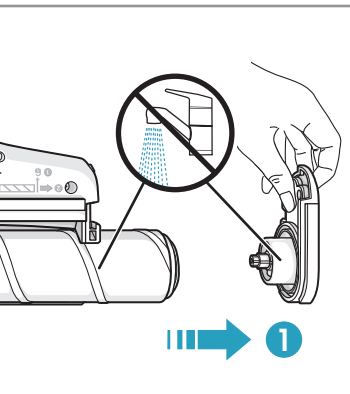

www.electrolux.com

** WELL Q6 : ADS-13G-22 25013GPG
** WELL Q7/Q7-P : KSC-18W-350050HE

- ■ ■ 100%
- ■ ■ 75-100%
- ■ □ 50-75%
- □ □ 25-50%
- □ □ 0-25%

⚠ Please handle battery pack installation with care. The new battery pack must come from Electrolux or an authorized service center.