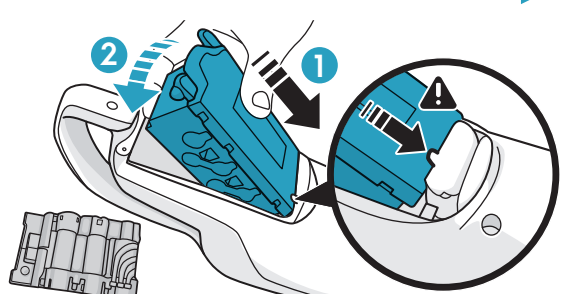

www.electrolux.com

** WELL Q6 : ADS-13G-22 25013GPG
** WELL Q7/Q7-P : KSC-18W-350050HE

- ■ ■ 100%
- ■ ■ 75-100%
- ■ □ 50-75%
- □ □ 25-50%
- □ □ 0-25%

⚠ Please handle battery pack installation with care. The new battery pack must come from Electrolux or an authorized service center.