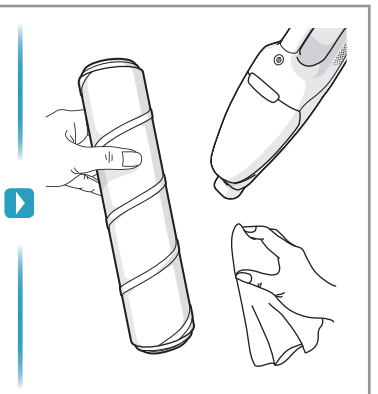

www.electrolux.com

** WELL Q6 : ADS-13G-22 25013GPG
** WELL Q7/Q7-P : KSC-18W-350050HE

- ■ ■ 100%
- ■ ■ 75-100%
- ■ □ 50-75%
- □ □ 25-50%
- □ □ 0-25%

⚠ Please handle battery pack installation with care. The new battery pack must come from Electrolux or an authorized service center.