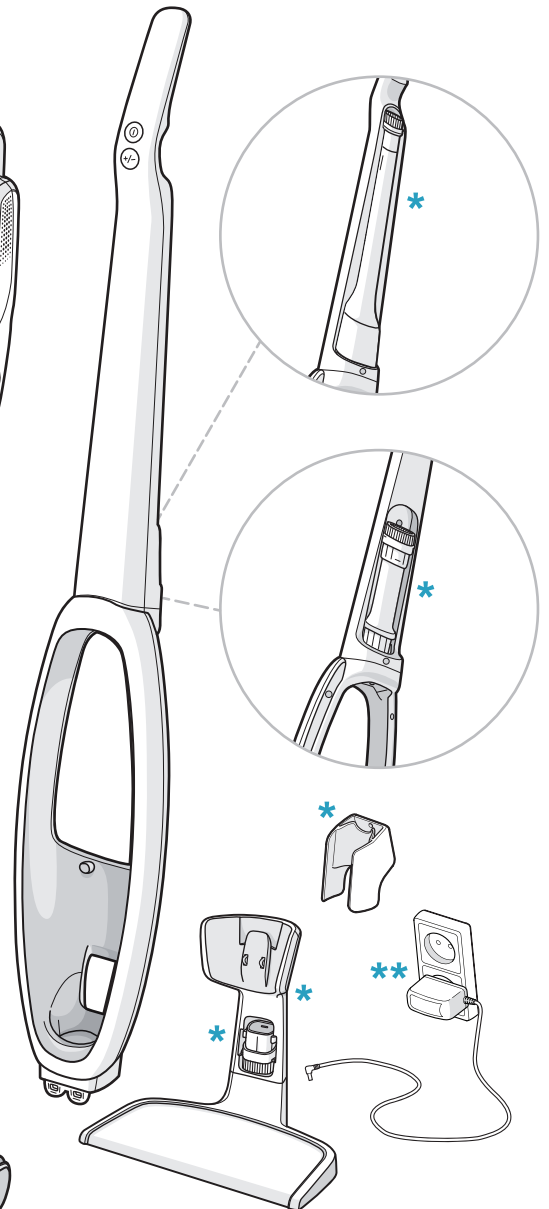

Instruction Book

WELL Q6/Q7/Q7-P