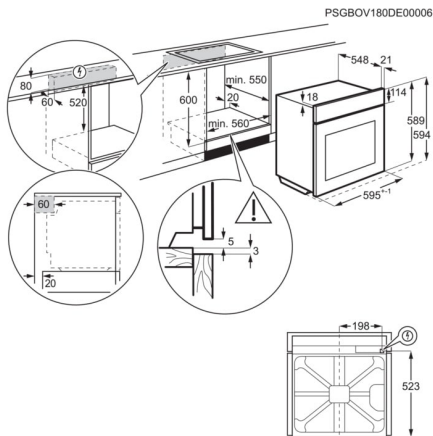

Roštilj za zlatne rezultate

Roštilj će vam više nego ikad dati sve od sebe – od hrskave slanine do topljene mocarele. Savršen je za pileća krilca ili sir koji vam se topi u ustima.

Specifikacije

Installation	BI	Temperature range	50°C - 275°C
Connectivity	Nema	Noise power in dB(A) - Top Oven.	53
Main colour	Stainless steel with antifingerprint	Volume usable, l	72
Oven control type	Pop in / Pop out flat with sungrind	Largest surface area cm ² - Top Oven	1424
Included fittings	TR1LV	Voltage	230
Cooking	Fan + Ring	Type of plug	Schuko
Trays type - Top Oven	1 Cake tray grey enamel, 1 Dripping pan grey enamel	Cord length external	1.6
Grids type - Top Oven	1 Wire shelf chromed high	Weight net cleaner and accessories no packaging	28.8
Runners - Top Oven	Grid Runners, With Removable Catalytic Linings	Height total	594
Total electricity loading (W)	2790	Width mm	594
Max power grill - Top Oven	2700	Depth mm	568
Bottom element power - Top Oven	1000	Built in height mm	600
Top element power - Top Oven	1000	Built in width mm	560
Grill element power - Top Oven	1700	Built in depth mm	550
Ring element power - Top Oven	2400	Weight gross cleaner and accessories with packaging	29.8
Oven light - Top Oven	1, Back&Side halogen	Package height	654
Cleaning top oven	Catalytic	Package width	635
Lamp power - Top Oven	40	Package depth	670
Energy efficiency class	A	Stacking level	6
SecGenEConskWhCM	0.95	Product Number Code	949 496 961
Fan Forced - Energy consumption, kWh/cycle	0.81	Bar code	7332543717507