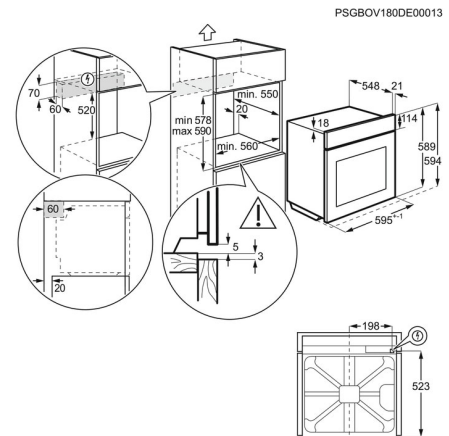

Roštilj za zlatne rezultate

Roštilj će vam više nego ikad dati sve od sebe – od hrskave slanine do topljene mocarele. Savršen je za pileća krilca ili sir koji vam se topi u ustima.

Specifikacije

Installation	BI	Temperature range	50°C - 275°C
Connectivity	Nema	Noise power in dB(A) - Top Oven.	53
Main colour	Stainless steel with antifingerprint	Volume usable, l	72
Oven control type	Pop in / Pop out flat with sungrind	Largest surface area cm ² - Top Oven	1424
Included fittings	TR1LV	Voltage	230
Cooking	Fan + Ring	Type of plug	Schuko
Trays type - Top Oven	1 Cake tray grey enamel, 1 Dripping pan grey enamel	Cord length external	1.6
Grids type - Top Oven	1 Wire shelf chromed high	Weight net cleaner and accessories no packaging	28.8
Runners - Top Oven	Grid Runners, With Removable Catalytic Linings	Height total	594
Total electricity loading (W)	2790	Width mm	594
Max power grill - Top Oven	2700	Depth mm	568
Bottom element power - Top Oven	1000	Built in height mm	600
Top element power - Top Oven	1000	Built in width mm	560
Grill element power - Top Oven	1700	Built in depth mm	550
Ring element power - Top Oven	2400	Weight gross cleaner and accessories with packaging	29.8
Oven light - Top Oven	1, Back&Side halogen	Package height	654
Cleaning top oven	Catalytic	Package width	635
Lamp power - Top Oven	40	Package depth	670
Energy efficiency class	A	Stacking level	6
SecGenEConskWhCM	0.95	Product Number Code	949 496 961
Fan Forced - Energy consumption, kWh/cycle	0.81	Bar code	7332543717507