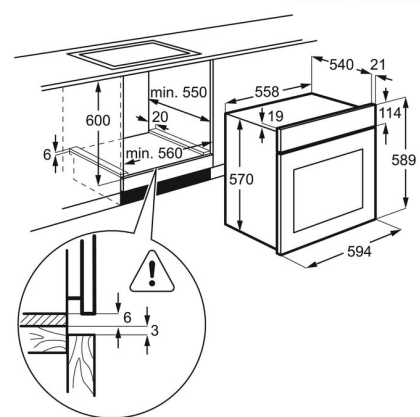

PSGBOV140D002005