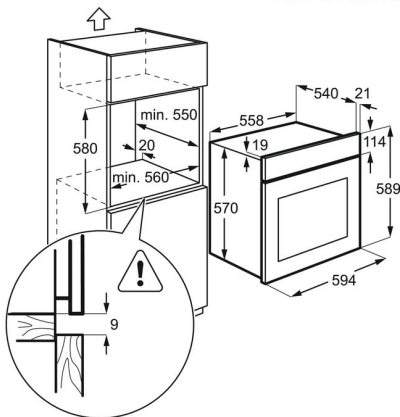

Specifikacije

Installation	BI	Noise power in dB(A) - Top Oven.	47
Connectivity	Nema	Volume usable, l	57
Main colour	Black	Largest surface area cm² - Top Oven	1130
Oven control type	Pop in / Pop out flat	Required fuse (A)	13
Included fittings	TR1L	Voltage	220-240
Cooking	Fan + Ring	Type of plug	No
Trays type - Top Oven	1 Cake tray black enamel, 1 Dripping pan black enamel	Cord length external	1.1
Grids type - Top Oven	1 Wire shelf chromed	Weight net cleaner and accessories no packaging	29.4
Runners - Top Oven	Grid Runners, With Removable Catalytic Linings	Height total	590
Total electricity loading (W)	2500	Width mm	594
Max power grill - Top Oven	2450	Depth mm	560
Bottom element power - Top Oven	1000	Built in height mm	593
Top element power - Top Oven	800	Built in width mm	560
Grill element power - Top Oven	1650	Built in depth mm	550
Ring element power - Top Oven	2000	Weight gross cleaner and accessories with packaging	30.6
Oven light - Top Oven	1, Back	Package height	654
Cleaning top oven	Catalytic	Package width	635
Lamp power - Top Oven	25	Package depth	670
Energy efficiency class	A	Stacking level	6
SecGenEConskWhCM	0.85	Product Number Code	944 068 020
Fan Forced - Energy consumption, kWh/cycle	0.75	Bar code	7332543671007
Temperature range	50°C - 250°C		

PSGBOV140D002004