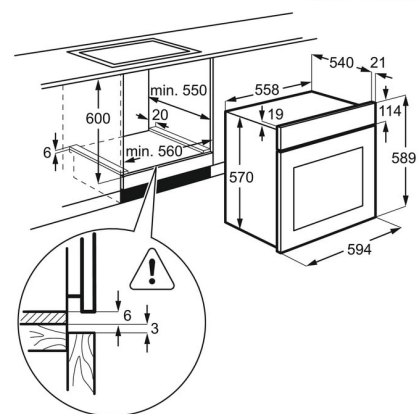

PSGBOV140D002005