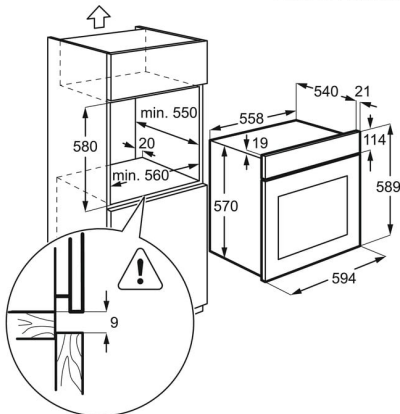

Specifikacije

Installation	BI	Volume usable, l	57
Connectivity	Nema	Largest surface area cm² - Top Oven	1424
Main colour	Stainless steel with antifingerprint	Required fuse (A)	16
Oven control type	Pop in / Pop out	Voltage	220-240
Included fittings	TR1L	Type of plug	Schuko
Cooking	Multifunction	Cord length external	1.1
Trays type - Top Oven	1 Cake tray black enamel, 1 Dripping pan black enamel	Weight net cleaner and accessories no packaging	34.8
Grids type - Top Oven	1 Wire shelf chromed	Height total	590
Runners - Top Oven	Grid Runners	Width mm	594
Total electricity loading (W)	2515	Depth mm	560
Max power grill - Top Oven	2450	Built in height mm	593
Bottom element power - Top Oven	1000	Built in width mm	560
Top element power - Top Oven	800	Built in depth mm	550
Grill element power - Top Oven	1650	Weight gross cleaner and accessories with packaging	36
Oven light - Top Oven	1, Back	Package height	654
Cleaning top oven	Pyrolytic	Package width	635
Lamp power - Top Oven	40	Package depth	670
Energy efficiency class	A+	Stacking level	6
SecGenEConskWhCM	0.87	Product Number Code	944 064 913
Fan Forced - Energy consumption, kWh/cycle	0.64	Bar code	7332543631308
Temperature range	50°C - 250°C		
Noise power in dB(A) - Top Oven.	47		

PSGBOV140D002004