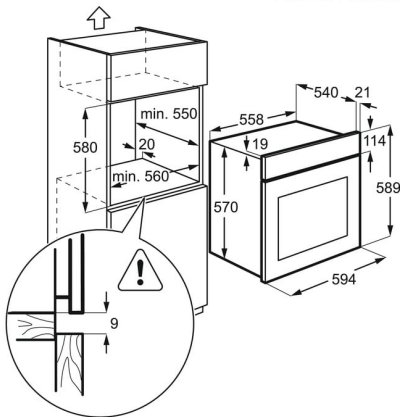

Specifikacije

Installation	BI	Volume usable, l	57
Connectivity	Nema	Largest surface area cm² - Top Oven	1130
Main colour	Black	Required fuse (A)	13
Oven control type	Pop in / Pop out	Voltage	220-240
Included fittings	TR1L	Type of plug	No
Cooking	Fan + Ring	Cord length external	1.1
Trays type - Top Oven	1 Cake tray black enamel, 1 Dripping pan black enamel	Weight net cleaner and accessories no packaging	28.1
Grids type - Top Oven	1 Wire shelf chromed	Height total	590
Runners - Top Oven	Grid Runners	Width mm	594
Total electricity loading (W)	2500	Depth mm	560
Max power grill - Top Oven	2450	Built in height mm	593
Bottom element power - Top Oven	1000	Built in width mm	560
Top element power - Top Oven	800	Built in depth mm	550
Grill element power - Top Oven	1650	Weight gross cleaner and accessories with packaging	29.3
Ring element power - Top Oven	2000	Package height	654
Oven light - Top Oven	1, Back	Package width	635
Cleaning top oven	Clean Enamel	Package depth	670
Lamp power - Top Oven	25	Stacking level	6
Energy efficiency class	A	Product Number Code	944 064 904
SecGenEConskWhCM	0.83	Bar code	7332543631223
Fan Forced - Energy consumption, kWh/cycle	0.75		
Temperature range	50°C - 250°C		
Noise power in dB(A) - Top Oven.	47		

PSGBOV140D002004