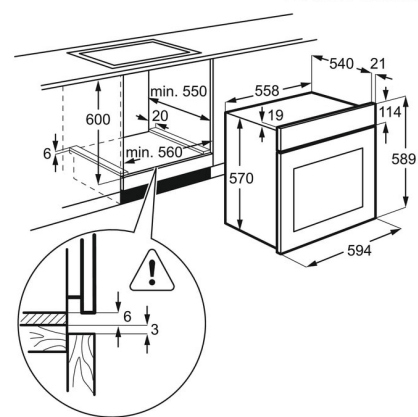

PSGBOV140D002005