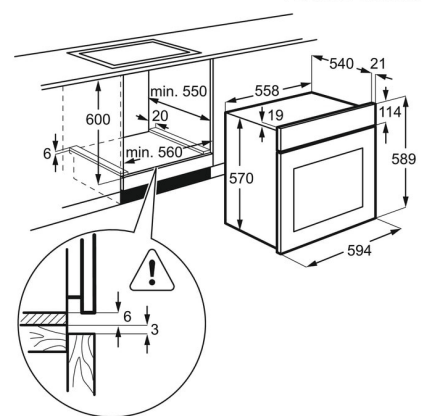

PSGBOV140D002005