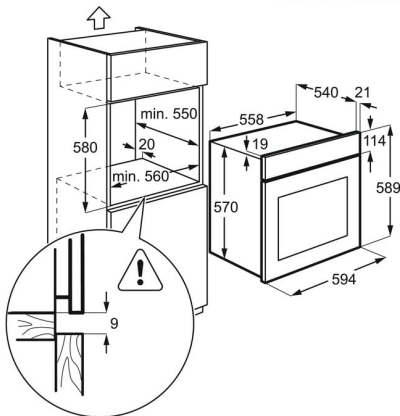

Specifikacije

Installation	BI	Largest surface area cm² - Top Oven	1130
Connectivity	Nema	Required fuse (A)	13
Main colour	Stainless steel with antifingerprint	Voltage	220-240
Oven control type	Bar Standard	Type of plug	No
Cooking	Fan + Ring	Cord length external	1.1
Trays type - Top Oven	1 Dripping pan black enamel	Weight net cleaner and accessories no packaging	27.8
Grids type - Top Oven	1 Wire shelf chromed	Height total	590
Runners - Top Oven	Grid Runners	Width mm	594
Total electricity loading (W)	2500	Depth mm	560
Max power grill - Top Oven	2450	Built in height mm	593
Bottom element power - Top Oven	1000	Built in width mm	560
Top element power - Top Oven	800	Built in depth mm	550
Grill element power - Top Oven	1650	Weight gross cleaner and accessories with packaging	29
Ring element power - Top Oven	2000	Package height	654
Oven light - Top Oven	1, Back	Package width	635
Cleaning top oven	Clean Enamel	Package depth	670
Lamp power - Top Oven	25	Stacking level	6
Energy efficiency class	A	Product Number Code	944 064 908
SecGenEConskWhCM	0.83	Bar code	7332543631261
Fan Forced - Energy consumption, kWh/cycle	0.75		
Temperature range	50°C - 250°C		
Noise power in dB(A) - Top Oven.	52		
Volume usable, l	57		

PSGBOV140D002004