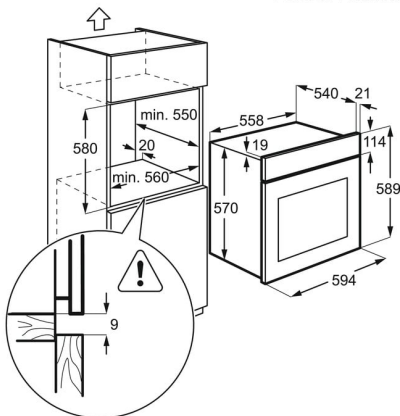

Specifikacije

Installation	BI	Volume usable, l	57
Connectivity	Nema	Largest surface area cm² - Top Oven	1130
Main colour	Stainless steel with antifingerprint	Required fuse (A)	13
Oven control type	Bar Standard	Voltage	220-240
Cooking	Multifunction	Type of plug	No
Trays type - Top Oven	1 Cake tray black enamel, 1 Dripping pan black enamel	Cord length external	1.1
Grids type - Top Oven	1 Wire shelf chromed	Weight net cleaner and accessories no packaging	29.4
Runners - Top Oven	Grid Runners, With Removable Catalytic Linings	Height total	590
Total electricity loading (W)	2725	Width mm	594
Max power grill - Top Oven	2450	Depth mm	560
Bottom element power - Top Oven	1000	Built in height mm	593
Top element power - Top Oven	800	Built in width mm	560
Grill element power - Top Oven	1650	Built in depth mm	550
Oven light - Top Oven	1, Back	Weight gross cleaner and accessories with packaging	30.6
Cleaning top oven	Catalytic	Package height	654
Lamp power - Top Oven	25	Package width	635
Energy efficiency class	A	Package depth	670
SecGenEConskWhCM	0.85	Stacking level	6
Fan Forced - Energy consumption, kWh/cycle	0.75	Product Number Code	944 064 903
Temperature range	50°C - 250°C	Bar code	7332543631216
Noise power in dB(A) - Top Oven.	47		

PSGBOV140D002004