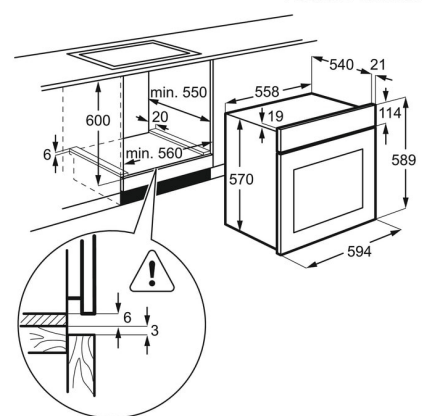

PSGBOV140D002005