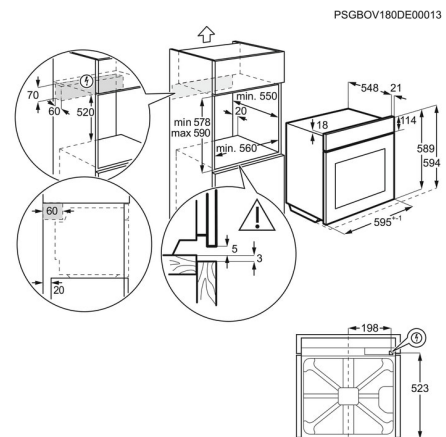

**Specifikacije**

Installation	BI	Noise power in dB(A) - Top Oven.	43
Connectivity	Nema	Volume usable, l	72
Main colour	Black	Largest surface area cm <sup>2</sup> - Top Oven	1424
Oven control type	Pop in / Pop out flat	Voltage	220-240
Included fittings	TR1LV	Type of plug	Schuko
Cooking	Fan + Ring	Cord length external	1.6
Trays type - Top Oven	1 Cake tray grey enamel, 1 Dripping pan grey enamel	Weight net cleaner and accessories no packaging	29.3
Grids type - Top Oven	1 Wire shelf chromed high	Height total	594
Runners - Top Oven	Grid Runners, With Removable Catalytic Linings	Width mm	596
Total electricity loading (W)	2790	Depth mm	569
Max power grill - Top Oven	2700	Built in height mm	600
Bottom element power - Top Oven	1000	Built in width mm	560
Top element power - Top Oven	1000	Built in depth mm	550
Grill element power - Top Oven	1700	Weight gross cleaner and accessories with packaging	30.3
Ring element power - Top Oven	2400	Package height	654
Oven light - Top Oven	1, Back halogen	Package width	635
Cleaning top oven	Catalytic	Package depth	670
Lamp power - Top Oven	40	Stacking level	6
Energy efficiency class	A	Product Number Code	949 496 948
SecGenEConskWhCM	0.95	Bar code	7332543664788
Fan Forced - Energy consumption, kWh/cycle	0.81		
Temperature range	50°C - 275°C		