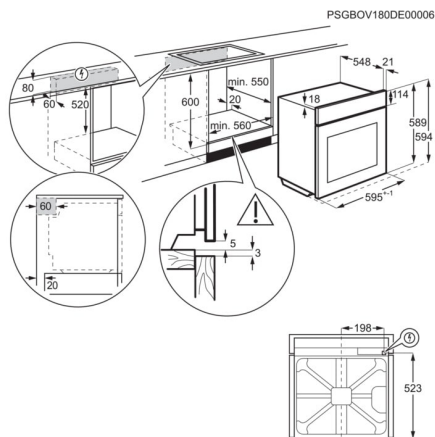

**Specifikacije**

Installation	BI	Noise power in dB(A) - Top Oven.	43
Connectivity	Nema	Volume usable, l	72
Main colour	Black	Largest surface area cm <sup>2</sup> - Top Oven	1424
Oven control type	Pop in / Pop out flat	Voltage	220-240
Included fittings	TR1LV	Type of plug	Schuko
Cooking	Fan + Ring	Cord length external	1.6
Trays type - Top Oven	1 Cake tray grey enamel, 1 Dripping pan grey enamel	Weight net cleaner and accessories no packaging	29.3
Grids type - Top Oven	1 Wire shelf chromed high	Height total	594
Runners - Top Oven	Grid Runners, With Removable Catalytic Linings	Width mm	596
Total electricity loading (W)	2790	Depth mm	569
Max power grill - Top Oven	2700	Built in height mm	600
Bottom element power - Top Oven	1000	Built in width mm	560
Top element power - Top Oven	1000	Built in depth mm	550
Grill element power - Top Oven	1700	Weight gross cleaner and accessories with packaging	30.3
Ring element power - Top Oven	2400	Package height	654
Oven light - Top Oven	1, Back halogen	Package width	635
Cleaning top oven	Catalytic	Package depth	670
Lamp power - Top Oven	40	Stacking level	6
Energy efficiency class	A	Product Number Code	949 496 948
SecGenEConskWhCM	0.95	Bar code	7332543664788
Fan Forced - Energy consumption, kWh/cycle	0.81		
Temperature range	50°C - 275°C		