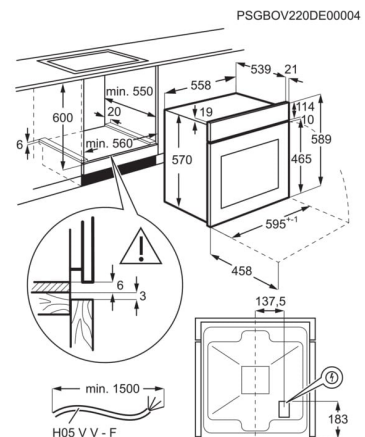

Roštilj za zlatne rezultate

Roštilj će vam više nego ikad dati sve od sebe – od hrskave slanine do topljene mocarele. Savršen je za pileća krilca ili sir koji vam se topi u ustima.

Specifikacije

Installation	BI	Noise power in dB(A) - Top Oven.	49
Connectivity	Nema	Volume usable, l	65
Main colour	Black	Largest surface area cm ² - Top Oven	1130
Oven control type	Pop in / Pop out flat	Required fuse (A)	13
Included fittings	TR1L	Voltage	220-240
Cooking	Fan + Ring	Type of plug	Schuko
Trays type - Top Oven	1 Cake tray black enamel, 1 Dripping pan black enamel	Cord length external	1.1
Grids type - Top Oven	1 Wire shelf chromed	Weight net cleaner and accessories no packaging	29.4
Runners - Top Oven	Grid Runners, With Removable Catalytic Linings	Height total	590
Total electricity loading (W)	2090	Width mm	594
Max power grill - Top Oven	2090	Depth mm	560
Bottom element power - Top Oven	1000	Built in height mm	593
Top element power - Top Oven	800	Built in width mm	560
Grill element power - Top Oven	1300	Built in depth mm	550
Ring element power - Top Oven	2000	Weight gross cleaner and accessories with packaging	30.6
Oven light - Top Oven	1, Back	Package height	654
Cleaning top oven	Catalytic	Package width	635
Lamp power - Top Oven	25	Package depth	670
Energy efficiency class	A	Stacking level	6
SecGenEConskWhCM	0.89	Product Number Code	944 068 222
Fan Forced - Energy consumption, kWh/cycle	0.78	Bar code	7332543819751
Temperature range	50°C - 250°C		