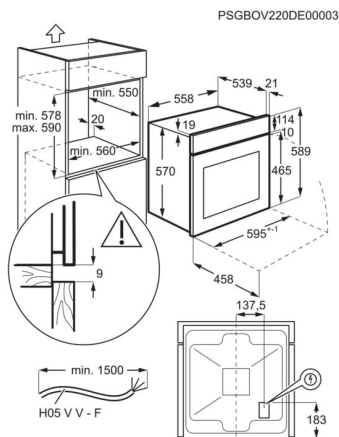

Roštilj za zlatne rezultate

Roštilj će vam više nego ikad dati sve od sebe – od hrskave slanine do topljene mocarele. Savršen je za pileća krilca ili sir koji vam se topi u ustima.

Specifikacije

Installation	BI	Noise power in dB(A) - Top Oven.	49
Connectivity	Nema	Volume usable, l	65
Main colour	Black	Largest surface area cm ² - Top Oven	1130
Oven control type	Pop in / Pop out flat	Required fuse (A)	13
Included fittings	TR1L	Voltage	220-240
Cooking	Fan + Ring	Type of plug	Schuko
Trays type - Top Oven	1 Cake tray black enamel, 1 Dripping pan black enamel	Cord length external	1.1
Grids type - Top Oven	1 Wire shelf chromed	Weight net cleaner and accessories no packaging	29.4
Runners - Top Oven	Grid Runners, With Removable Catalytic Linings	Height total	590
Total electricity loading (W)	2090	Width mm	594
Max power grill - Top Oven	2090	Depth mm	560
Bottom element power - Top Oven	1000	Built in height mm	593
Top element power - Top Oven	800	Built in width mm	560
Grill element power - Top Oven	1300	Built in depth mm	550
Ring element power - Top Oven	2000	Weight gross cleaner and accessories with packaging	30.6
Oven light - Top Oven	1, Back	Package height	654
Cleaning top oven	Catalytic	Package width	635
Lamp power - Top Oven	25	Package depth	670
Energy efficiency class	A	Stacking level	6
SecGenEConskWhCM	0.89	Product Number Code	944 068 222
Fan Forced - Energy consumption, kWh/cycle	0.78	Bar code	7332543819751
Temperature range	50°C - 250°C		