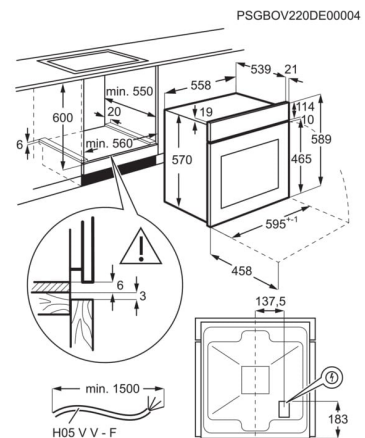

Installation	BI	Fan Forced - Energy consumption, kWh/cycle	0.78
Connectivity	Nema	Temperature range	50°C - 250°C
Main colour	Stainless steel with antifingerprint	Noise power in dB(A) - Top Oven.	49
Oven control type	Pop in / Pop out flat with sungrind caps	Volume usable, l	65
Included fittings	TR1L	Largest surface area cm <sup>2</sup> - Top Oven	1130
Cooking	Fan + Ring	Required fuse (A)	13
Trays type - Top Oven	1 Cake tray black enamel, 1 Dripping pan black enamel	Voltage	220-240
Grids type - Top Oven	1 Wire shelf chromed	Type of plug	Schuko
Runners - Top Oven	Grid Runners, With Removable Catalytic Linings	Cord length external	1.1
Total electricity loading (W)	2090	Weight net cleaner and accessories no packaging	29.4
Max power grill - Top Oven	1800	Height total	590
Bottom element power - Top Oven	1000	Width mm	594
Top element power - Top Oven	800	Depth mm	560
Grill element power - Top Oven	1300	Built in height mm	593
Ring element power - Top Oven	2000	Built in width mm	560
Oven light - Top Oven	1, Back	Built in depth mm	550
Cleaning top oven	Catalytic	Weight gross cleaner and accessories with packaging	30.6
Lamp power - Top Oven	25	Package height	654
Energy efficiency class	A	Package width	635
SecGenEConskWhCM	0.89	Package depth	670
		Stacking level	6
		Product Number Code	944 068 238
		Bar code	7332543819911