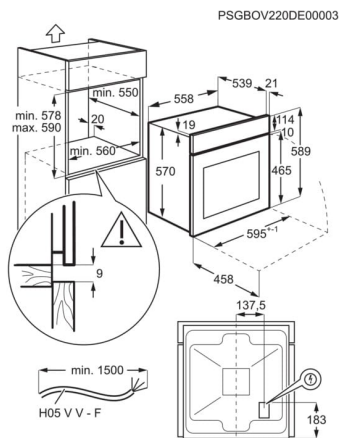

Installation	BI	Fan Forced - Energy consumption, kWh/cycle	0.78
Connectivity	Nema	Temperature range	50°C - 250°C
Main colour	Stainless steel with antifingerprint	Noise power in dB(A) - Top Oven.	49
Oven control type	Pop in / Pop out flat with sungrind caps	Volume usable, l	65
Included fittings	TR1L	Largest surface area cm <sup>2</sup> - Top Oven	1130
Cooking	Fan + Ring	Required fuse (A)	13
Trays type - Top Oven	1 Cake tray black enamel, 1 Dripping pan black enamel	Voltage	220-240
Grids type - Top Oven	1 Wire shelf chromed	Type of plug	Schuko
Runners - Top Oven	Grid Runners, With Removable Catalytic Linings	Cord length external	1.1
Total electricity loading (W)	2090	Weight net cleaner and accessories no packaging	29.4
Max power grill - Top Oven	1800	Height total	590
Bottom element power - Top Oven	1000	Width mm	594
Top element power - Top Oven	800	Depth mm	560
Grill element power - Top Oven	1300	Built in height mm	593
Ring element power - Top Oven	2000	Built in width mm	560
Oven light - Top Oven	1, Back	Built in depth mm	550
Cleaning top oven	Catalytic	Weight gross cleaner and accessories with packaging	30.6
Lamp power - Top Oven	25	Package height	654
Energy efficiency class	A	Package width	635
SecGenEConskWhCM	0.89	Package depth	670
		Stacking level	6
		Product Number Code	944 068 238
		Bar code	7332543819911