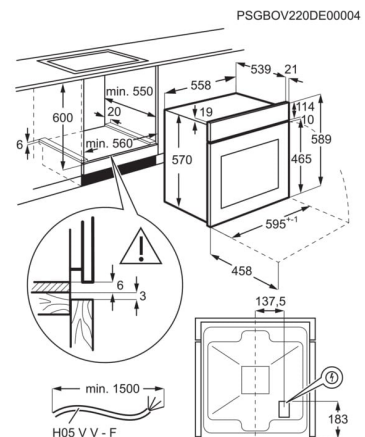

Roštilj za zlatne rezultate

Roštilj će vam više nego ikad dati sve od sebe – od hrskave slanine do topljene mocarele. Savršen je za pileća krilca ili sir koji vam se topi u ustima.

Specifikacije

Installation	BI	Noise power in dB(A) - Top Oven.	49
Connectivity	Nema	Volume usable, l	65
Main colour	WHITE	Largest surface area cm ² - Top Oven	1130
Oven control type	Pop in / Pop out flat	Required fuse (A)	13
Included fittings	TR1L	Voltage	220-240
Cooking	Fan + Ring	Type of plug	Schuko
Trays type - Top Oven	1 Cake tray black enamel, 1 Dripping pan black enamel	Cord length external	1.1
Grids type - Top Oven	1 Wire shelf chromed	Weight net cleaner and accessories no packaging	29.4
Runners - Top Oven	Grid Runners, With Removable Catalytic Linings	Height total	590
Total electricity loading (W)	2090	Width mm	594
Max power grill - Top Oven	2090	Depth mm	560
Bottom element power - Top Oven	1000	Built in height mm	593
Top element power - Top Oven	800	Built in width mm	560
Grill element power - Top Oven	1300	Built in depth mm	550
Ring element power - Top Oven	2000	Weight gross cleaner and accessories with packaging	30.6
Oven light - Top Oven	1, Back	Package height	654
Cleaning top oven	Catalytic	Package width	635
Lamp power - Top Oven	25	Package depth	670
Energy efficiency class	A	Stacking level	6
SecGenEConskWhCM	0.89	Product Number Code	944 068 239
Fan Forced - Energy consumption, kWh/cycle	0.78	Bar code	7332543819928
Temperature range	50°C - 250°C		