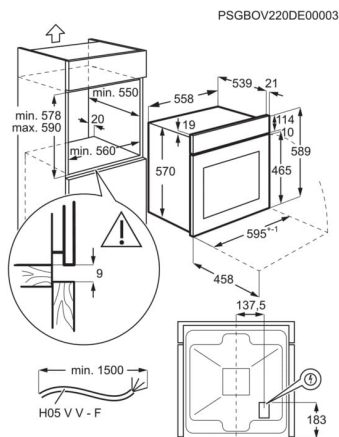

Roštilj za zlatne rezultate

Roštilj će vam više nego ikad dati sve od sebe – od hrskave slanine do topljene mocarele. Savršen je za pileća krilca ili sir koji vam se topi u ustima.

Specifikacije

Installation	BI	Noise power in dB(A) - Top Oven.	49
Connectivity	Nema	Volume usable, l	65
Main colour	WHITE	Largest surface area cm ² - Top Oven	1130
Oven control type	Pop in / Pop out flat	Required fuse (A)	13
Included fittings	TR1L	Voltage	220-240
Cooking	Fan + Ring	Type of plug	Schuko
Trays type - Top Oven	1 Cake tray black enamel, 1 Dripping pan black enamel	Cord length external	1.1
Grids type - Top Oven	1 Wire shelf chromed	Weight net cleaner and accessories no packaging	29.4
Runners - Top Oven	Grid Runners, With Removable Catalytic Linings	Height total	590
Total electricity loading (W)	2090	Width mm	594
Max power grill - Top Oven	2090	Depth mm	560
Bottom element power - Top Oven	1000	Built in height mm	593
Top element power - Top Oven	800	Built in width mm	560
Grill element power - Top Oven	1300	Built in depth mm	550
Ring element power - Top Oven	2000	Weight gross cleaner and accessories with packaging	30.6
Oven light - Top Oven	1, Back	Package height	654
Cleaning top oven	Catalytic	Package width	635
Lamp power - Top Oven	25	Package depth	670
Energy efficiency class	A	Stacking level	6
SecGenEConskWhCM	0.89	Product Number Code	944 068 239
Fan Forced - Energy consumption, kWh/cycle	0.78	Bar code	7332543819928
Temperature range	50°C - 250°C		