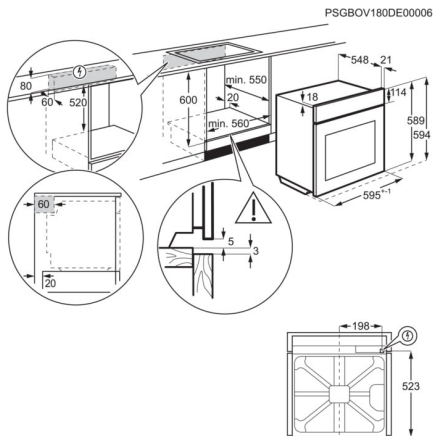

Specifikacije

Installation	BI	Volume usable, l	72
Connectivity	Nema	Largest surface area cm ² - Top Oven	1424
Main colour	Stainless steel with antifingerprint	Required fuse (A)	16
Oven control type	Pop in / Pop out flat with sungrind	Voltage	220-240
Included fittings	TR1LV	Type of plug	Schuko
Cooking	Fan + Ring	Cord length external	1.6
Trays type - Top Oven	1 Cake tray grey enamel, 1 Dripping pan grey enamel	Weight net cleaner and accessories no packaging	31.7
Grids type - Top Oven	1 Wire shelf chromed	Height total	594
Runners - Top Oven	Grid Runners Easy Entry	Width mm	594
Total electricity loading (W)	3490	Depth mm	569
Max power grill - Top Oven	2300	Built in height mm	600
Bottom element power - Top Oven	1000	Built in width mm	560
Grill element power - Top Oven	2300	Built in depth mm	550
Ring element power - Top Oven	2400	Weight gross cleaner and accessories with packaging	32.7
Oven light - Top Oven	1, Back&Side halogen	Package height	654
Cleaning top oven	Pyrolytic	Package width	635
Lamp power - Top Oven	40	Package depth	670
Energy efficiency class	A+	Stacking level	6
SecGenEConskWhCM	0.93	Product Number Code	949 498 126
Fan Forced - Energy consumption, kWh/cycle	0.69	Bar code	7332543717514
Temperature range	30°C - 300°C		
Noise power in dB(A) - Top Oven.	44		