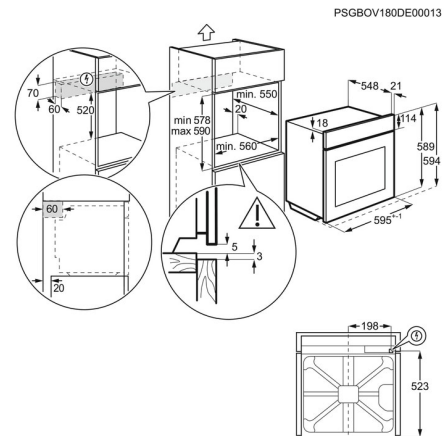

Specifikacije

Installation	BI	Volume usable, l	72
Connectivity	Nema	Largest surface area cm ² - Top Oven	1424
Main colour	Stainless steel with antifingerprint	Required fuse (A)	16
Oven control type	Pop in / Pop out flat with sungrind	Voltage	220-240
Included fittings	TR1LV	Type of plug	Schuko
Cooking	Fan + Ring	Cord length external	1.6
Trays type - Top Oven	1 Cake tray grey enamel, 1 Dripping pan grey enamel	Weight net cleaner and accessories no packaging	31.7
Grids type - Top Oven	1 Wire shelf chromed	Height total	594
Runners - Top Oven	Grid Runners Easy Entry	Width mm	594
Total electricity loading (W)	3490	Depth mm	569
Max power grill - Top Oven	2300	Built in height mm	600
Bottom element power - Top Oven	1000	Built in width mm	560
Grill element power - Top Oven	2300	Built in depth mm	550
Ring element power - Top Oven	2400	Weight gross cleaner and accessories with packaging	32.7
Oven light - Top Oven	1, Back&Side halogen	Package height	654
Cleaning top oven	Pyrolytic	Package width	635
Lamp power - Top Oven	40	Package depth	670
Energy efficiency class	A+	Stacking level	6
SecGenEConskWhCM	0.93	Product Number Code	949 498 126
Fan Forced - Energy consumption, kWh/cycle	0.69	Bar code	7332543717514
Temperature range	30°C - 300°C		
Noise power in dB(A) - Top Oven.	44		