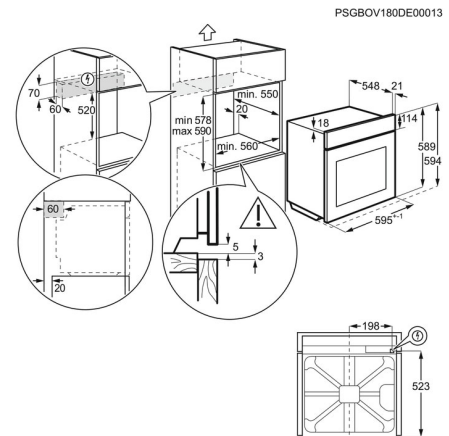

Specifikacije

Installation	BI	Volume usable, l	72
Connectivity	Nema	Largest surface area cm ² - Top Oven	1424
Main colour	Stainless steel with antifingerprint	Voltage	220/240
Oven control type	Pop in / Pop out flat with sungrind	Type of plug	Schuko
Cooking	Fan + Ring	Cord length external	1.6
Trays type - Top Oven	1 Dripping pan grey enamel, 1 Moussaka pan	Weight net cleaner and accessories no packaging	28.5
Grids type - Top Oven	1 Wire shelf chromed	Height total	594
Runners - Top Oven	Grid Runners	Width mm	594
Total electricity loading (W)	2790	Depth mm	568
Max power grill - Top Oven	2700	Built in height mm	600
Bottom element power - Top Oven	1000	Built in width mm	560
Top element power - Top Oven	1000	Built in depth mm	550
Grill element power - Top Oven	1700	Weight gross cleaner and accessories with packaging	29.5
Ring element power - Top Oven	2400	Package height	654
Oven light - Top Oven	1, Back&Side halogen	Package width	635
Cleaning top oven	Aqua Clean Enamel	Package depth	670
Lamp power - Top Oven	40	Stacking level	6
Energy efficiency class	A	Product Number Code	949 496 269
SecGenEConskWhCM	0.93	Bar code	7332543717415
Fan Forced - Energy consumption, kWh/cycle	0.81		
Temperature range	50°C - 275°C		
Noise power in dB(A) - Top Oven.	53		