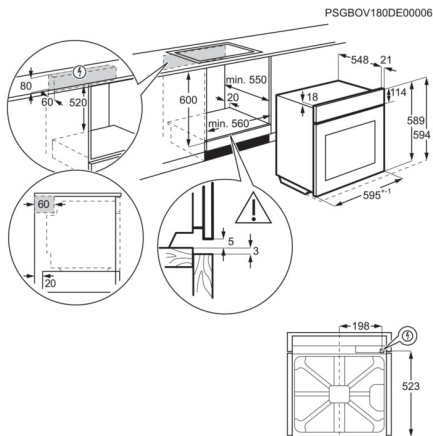

Specifikacije

Installation	BI	Volume usable, l	72
Connectivity	Nema	Largest surface area cm ² - Top Oven	1424
Main colour	Stainless steel with antifingerprint	Voltage	220/240
Oven control type	Pop in / Pop out flat with sungrind	Type of plug	Schuko
Cooking	Fan + Ring	Cord length external	1.6
Trays type - Top Oven	1 Dripping pan grey enamel, 1 Moussaka pan	Weight net cleaner and accessories no packaging	28.5
Grids type - Top Oven	1 Wire shelf chromed	Height total	594
Runners - Top Oven	Grid Runners	Width mm	594
Total electricity loading (W)	2790	Depth mm	568
Max power grill - Top Oven	2700	Built in height mm	600
Bottom element power - Top Oven	1000	Built in width mm	560
Top element power - Top Oven	1000	Built in depth mm	550
Grill element power - Top Oven	1700	Weight gross cleaner and accessories with packaging	29.5
Ring element power - Top Oven	2400	Package height	654
Oven light - Top Oven	1, Back&Side halogen	Package width	635
Cleaning top oven	Aqua Clean Enamel	Package depth	670
Lamp power - Top Oven	40	Stacking level	6
Energy efficiency class	A	Product Number Code	949 496 269
SecGenEConskWhCM	0.93	Bar code	7332543717415
Fan Forced - Energy consumption, kWh/cycle	0.81		
Temperature range	50°C - 275°C		
Noise power in dB(A) - Top Oven.	53		