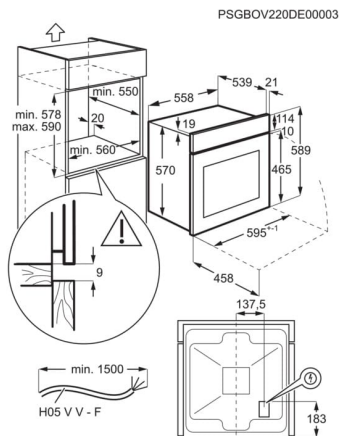

Installation	BI	Largest surface area cm <sup>2</sup> - Top Oven	1130
Connectivity	Nema	Required fuse (A)	13
Main colour	Stainless steel with antifingerprint	Voltage	220-240
Oven control type	Pop in / Pop out flat	Type of plug	Schuko
Cooking	Fan + Ring	Cord length external	1.1
Trays type - Top Oven	1 Moussaka pan	Weight net cleaner and accessories no packaging	28.1
Grids type - Top Oven	1 Wire shelf chromed	Height total	590
Runners - Top Oven	Grid Runners	Width mm	594
Total electricity loading (W)	2090	Depth mm	560
Max power grill - Top Oven	2090	Built in height mm	593
Bottom element power - Top Oven	1000	Built in width mm	560
Top element power - Top Oven	800	Built in depth mm	550
Grill element power - Top Oven	1300	Weight gross cleaner and accessories with packaging	29.3
Ring element power - Top Oven	2000	Package height	654
Oven light - Top Oven	1, Back	Package width	635
Cleaning top oven	Aqua Clean Enamel	Package depth	670
Lamp power - Top Oven	25	Stacking level	6
Energy efficiency class	A	Product Number Code	944 068 233
SecGenEConskWhCM	0.89	Bar code	7332543819867
Fan Forced - Energy consumption, kWh/cycle	0.78		
Temperature range	50°C - 250°C		
Noise power in dB(A) - Top Oven.	49		
Volume usable, l	65		