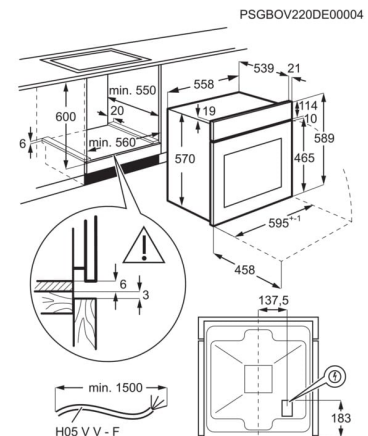

Installation	BI	Largest surface area cm <sup>2</sup> - Top Oven	1130
Connectivity	Nema	Required fuse (A)	13
Main colour	Stainless steel with antifingerprint	Voltage	220-240
Oven control type	Pop in / Pop out flat	Type of plug	Schuko
Cooking	Fan + Ring	Cord length external	1.1
Trays type - Top Oven	1 Moussaka pan	Weight net cleaner and accessories no packaging	28.1
Grids type - Top Oven	1 Wire shelf chromed	Height total	590
Runners - Top Oven	Grid Runners	Width mm	594
Total electricity loading (W)	2090	Depth mm	560
Max power grill - Top Oven	2090	Built in height mm	593
Bottom element power - Top Oven	1000	Built in width mm	560
Top element power - Top Oven	800	Built in depth mm	550
Grill element power - Top Oven	1300	Weight gross cleaner and accessories with packaging	29.3
Ring element power - Top Oven	2000	Package height	654
Oven light - Top Oven	1, Back	Package width	635
Cleaning top oven	Aqua Clean Enamel	Package depth	670
Lamp power - Top Oven	25	Stacking level	6
Energy efficiency class	A	Product Number Code	944 068 233
SecGenEConskWhCM	0.89	Bar code	7332543819867
Fan Forced - Energy consumption, kWh/cycle	0.78		
Temperature range	50°C - 250°C		
Noise power in dB(A) - Top Oven.	49		
Volume usable, l	65		