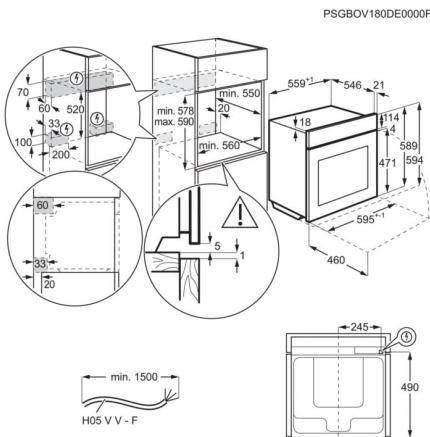

Specifikacije

| | | | |
|--------------------------------------------|-----------------------------------------------------|-----------------------------------------------------|---------------|
| Installation | BI | Volume usable, l | 71 |
| Connectivity | Nema | Largest surface area cm ² - Top Oven | 1424 |
| Main colour | Black | Required fuse (A) | 16 |
| Oven control type | Touch Side | Voltage | 230 |
| Included fittings | TR1LV | Type of plug | Schuko |
| Cooking | Fan + Ring | Cord length external | 1.5 |
| Trays type - Top Oven | 1 Cake tray grey enamel, 1 Dripping pan grey enamel | Weight net cleaner and accessories no packaging | 36 |
| Grids type - Top Oven | 1 Wire shelf chromed | Height total | 594 |
| Runners - Top Oven | Chromed, Grid Runners Easy Entry | Width mm | 595 |
| Microwave power - Top Oven | 0 | Depth mm | 567 |
| Total electricity loading (W) | 3500 | Built in height mm | 590 |
| Max power grill - Top Oven | 2300 | Built in width mm | 560 |
| Bottom element power - Top Oven | 1000 | Built in depth mm | 550 |
| Grill element power - Top Oven | 2300 | Weight gross cleaner and accessories with packaging | 37 |
| Ring element power - Top Oven | 2400 | Package height | 670 |
| Oven light - Top Oven | 2, Side halogen, Top halogen | Package width | 635 |
| Cleaning top oven | Pyrolytic | Package depth | 670 |
| Lamp power - Top Oven | 65 | Stacking level | 6 |
| Energy efficiency class | A+ | Product Number Code | 944 184 893 |
| SecGenEConskWhCM | 1.09 | Bar code | 7332543660858 |
| Fan Forced - Energy consumption, kWh/cycle | 0.69 | | |
| Temperature range | 30°C - 300°C | | |
| Noise power in dB(A) - Top Oven. | 47 | | |