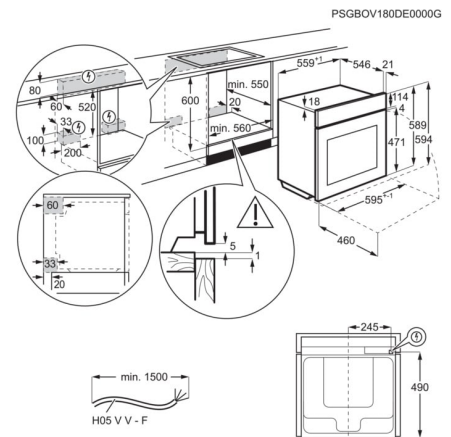

Specifikacije

| | | | |
|--------------------------------------------|-----------------------------------------------------|-----------------------------------------------------|---------------|
| Installation | BI | Volume usable, l | 71 |
| Connectivity | Nema | Largest surface area cm ² - Top Oven | 1424 |
| Main colour | Black | Required fuse (A) | 16 |
| Oven control type | Touch Side | Voltage | 230 |
| Included fittings | TR1LV | Type of plug | Schuko |
| Cooking | Fan + Ring | Cord length external | 1.5 |
| Trays type - Top Oven | 1 Cake tray grey enamel, 1 Dripping pan grey enamel | Weight net cleaner and accessories no packaging | 36 |
| Grids type - Top Oven | 1 Wire shelf chromed | Height total | 594 |
| Runners - Top Oven | Chromed, Grid Runners Easy Entry | Width mm | 595 |
| Microwave power - Top Oven | 0 | Depth mm | 567 |
| Total electricity loading (W) | 3500 | Built in height mm | 590 |
| Max power grill - Top Oven | 2300 | Built in width mm | 560 |
| Bottom element power - Top Oven | 1000 | Built in depth mm | 550 |
| Grill element power - Top Oven | 2300 | Weight gross cleaner and accessories with packaging | 37 |
| Ring element power - Top Oven | 2400 | Package height | 670 |
| Oven light - Top Oven | 2, Side halogen, Top halogen | Package width | 635 |
| Cleaning top oven | Pyrolytic | Package depth | 670 |
| Lamp power - Top Oven | 65 | Stacking level | 6 |
| Energy efficiency class | A+ | Product Number Code | 944 184 893 |
| SecGenEConskWhCM | 1.09 | Bar code | 7332543660858 |
| Fan Forced - Energy consumption, kWh/cycle | 0.69 | | |
| Temperature range | 30°C - 300°C | | |
| Noise power in dB(A) - Top Oven. | 47 | | |