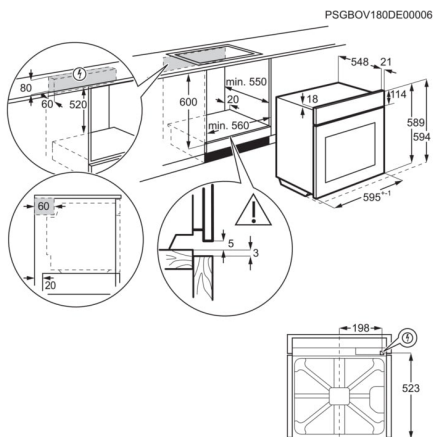

Specifikacije

| | | | |
|--|---|---|---------------|
| Installation | BI | Volume usable, l | 72 |
| Connectivity | Nema | Largest surface area cm ² - Top Oven | 1424 |
| Main colour | Stainless Steel | Voltage | 220-240 |
| Oven control type | Pop in / Pop out flat with sungrind caps | Type of plug | Schuko |
| Included fittings | TR1LV | Cord length external | 1.6 |
| Cooking | Fan + Ring | Weight net cleaner and accessories no packaging | 33 |
| Trays type - Top Oven | 1 Cake tray grey enamel, 1 Dripping pan grey enamel | Height total | 594 |
| Grids type - Top Oven | 1 Wire shelf chromed high | Width mm | 596 |
| Runners - Top Oven | Grid Runners Easy Entry | Depth mm | 569 |
| Total electricity loading (W) | 3490 | Built in height mm | 600 |
| Max power grill - Top Oven | 2300 | Built in width mm | 560 |
| Bottom element power - Top Oven | 1000 | Built in depth mm | 550 |
| Grill element power - Top Oven | 2300 | Weight gross cleaner and accessories with packaging | 34 |
| Ring element power - Top Oven | 2400 | Package height | 654 |
| Oven light - Top Oven | 1, Back halogen | Package width | 635 |
| Cleaning top oven | Pyrolytic | Package depth | 670 |
| Lamp power - Top Oven | 40 | Stacking level | 6 |
| Energy efficiency class | A+ | Product Number Code | 949 499 846 |
| SecGenEConskWhCM | 0.93 | Bar code | 7332543842582 |
| Fan Forced - Energy consumption, kWh/cycle | 0.69 | | |
| Temperature range | 30°C - 300°C | | |
| Noise power in dB(A) - Top Oven. | 45 | | |