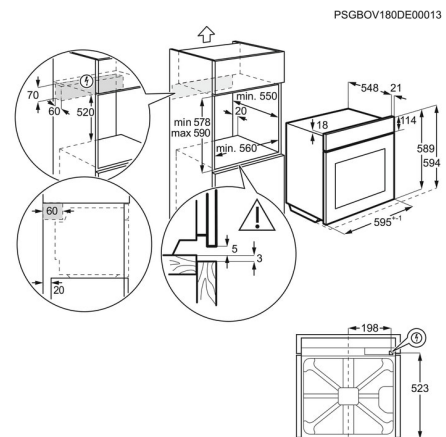

Specifikacije

| | | | |
|--|---|---|---------------|
| Installation | BI | Volume usable, l | 72 |
| Connectivity | Nema | Largest surface area cm ² - Top Oven | 1424 |
| Main colour | Stainless Steel | Voltage | 220-240 |
| Oven control type | Pop in / Pop out flat with sungrind caps | Type of plug | Schuko |
| Included fittings | TR1LV | Cord length external | 1.6 |
| Cooking | Fan + Ring | Weight net cleaner and accessories no packaging | 33 |
| Trays type - Top Oven | 1 Cake tray grey enamel, 1 Dripping pan grey enamel | Height total | 594 |
| Grids type - Top Oven | 1 Wire shelf chromed high | Width mm | 596 |
| Runners - Top Oven | Grid Runners Easy Entry | Depth mm | 569 |
| Total electricity loading (W) | 3490 | Built in height mm | 600 |
| Max power grill - Top Oven | 2300 | Built in width mm | 560 |
| Bottom element power - Top Oven | 1000 | Built in depth mm | 550 |
| Grill element power - Top Oven | 2300 | Weight gross cleaner and accessories with packaging | 34 |
| Ring element power - Top Oven | 2400 | Package height | 654 |
| Oven light - Top Oven | 1, Back halogen | Package width | 635 |
| Cleaning top oven | Pyrolytic | Package depth | 670 |
| Lamp power - Top Oven | 40 | Stacking level | 6 |
| Energy efficiency class | A+ | Product Number Code | 949 499 846 |
| SecGenEConskWhCM | 0.93 | Bar code | 7332543842582 |
| Fan Forced - Energy consumption, kWh/cycle | 0.69 | | |
| Temperature range | 30°C - 300°C | | |
| Noise power in dB(A) - Top Oven. | 45 | | |