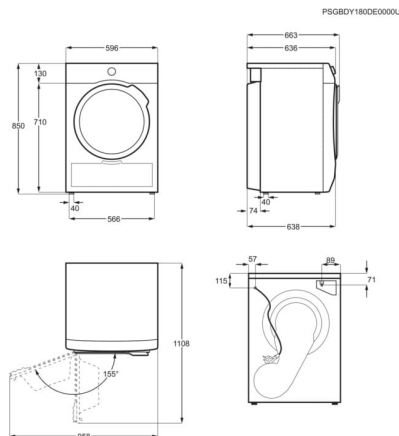

Nordic_TD_FamilyName	PerfectCare 800	Special programmes	Bedlinen XL, Cotton Eco, Cottons, Delicates, Duvet, Hygiene, Mixed XL, Outdoor, Refresh, Silk, Synthetics, Wool
Energy efficiency (2010/30/EC)	A++	Cotton programmes	None
Condensation efficiency	B	Synthetics programmes	None
Weighted condensation efficiency full& half load, %	85	Woolmark	Woolmark Blue
Energy cupboard dry 1000	1.98	Included accessories	Direct drain hose, Condenser slots brush
Annual energy consumption, kWh [E-label]	227	Optional accessories	Stacking kit
Drying technology	Heat pump	Panel languages	Symbols, English
Full load capacity kg	9,0	Program card languages	None
Drum volume	118	Product Partner Code	All Open
Sound Power level, db(A) re 1 pW	66		
Dimensions HxWxD in mm	850x596x638		
Depth max, mm	662		
Cord length external	1.45		
Voltage	230		
Required fuse (A)	5		
Frequency	50		
ProductTitle	Electrolux PerfectCare 800 mašina za sušenje veša sa toplotnom pumpom kapaciteta 9 kg		
Motor system	Inverter		
Door hinges	Right reversible by user		
Tank capacity	5.28		