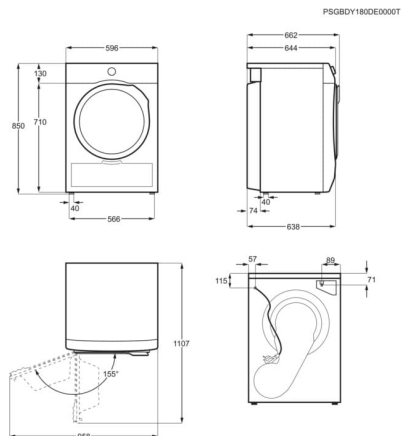

Naš SensiCare sistem prilagođava vreme sušenja prema nivou vlažnosti svake ture. Time vam štedi energiju i vreme, ne dovodeći u pitanje nivo nege.

Specifikacije

Nordic_TD_FamilyName	PerfectCare 800	Special programmes	Bedlinen XL, Cotton Eco, Cottons, Delicates, Denim, Duvet, Mixed XL, Outdoor, Silk, Sport, Synthetics, Wool
Energy efficiency (2010/30/EC)	A++	Cotton programmes	None
Condensation efficiency	B	Synthetics programmes	None
Weighted condensation efficiency full& half load, %	81	Woolmark	Woolmark Blue
Energy cupboard dry 1000	1.99	Included accessories	Direct drain hose, Drying Rack
Annual energy consumption, kWh [E-label]	235	Optional accessories	Stacking kit
Drying technology	Heat pump	Panel languages	Symbols, English
Full load capacity kg	8,0	Program card languages	None
Drum volume	118	Product Partner Code	All Open
Sound Power level, db(A) re 1 pW	66		
Dimensions HxWxD in mm	850x596x638		
Depth max, mm	662		
Cord length external	1.45		
Voltage	230		
Required fuse (A)	5		
Frequency	50		
ProductTitle	Electrolux PerfectCare 800 mašina za sušenje veša sa toplotnom pumpom kapaciteta 8 kg		
Motor system	Inverter		
Door hinges	Left reversible by user		
Tank capacity	5.28		