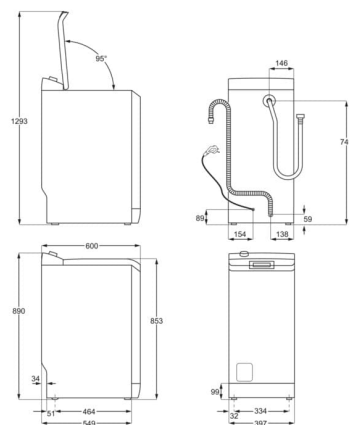

Specifikacije

Nordic_WT_FamilyName	PerfectCare 600	ProductTitle	Electrolux PerfectCare 600 mašina za pranje veša sa gornjim punjenjem kapaciteta 6 kg i 1200 obrtaja
Energy efficiency (2010/30/EC)	A+++	Woolmark	Woolmark blue
Spin drying efficiency (2010/30/EC)	B	Program list	ON/OFF, Eco 40-60, Cottons, Synthetics, Delicates, Rapid 14min, Rinse, Spin/Drain, Anti Allergy Vapour, Baby, Silk, Wool, Sport, Outdoor, Denim
Washing capacity (kg)	6	Product Partner Code	All Open
Drum volume	42		
Max. spin speed (rpm) (2010/30/EC)	1200		
Moisture % after max. spin (2010/30/EC)	0		
Motor system	Universal		
Washing noise (dB(A) re 1 pW) (2010/30/EC)	0		
Spinning noise (dB(A) re 1 pW) (2010/30/EC)	0		
Dimensions HxWxD in mm	890x400x600		
Depth max, mm	600		
Wheels	2 adj + 2 fixed feet		
Cord length external	1.65		
Inlet hose length	130		
Outlet hose length	142		
Connected load (W)	2200		
Voltage	230		
Required fuse (A)	10		
Frequency	50		