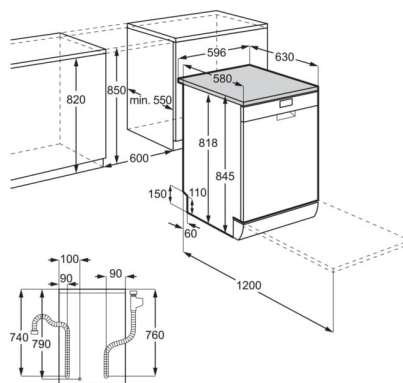

Specifikacije

Dimensions HxWxD in mm	850x600x625
Panel colour	Stainless steel
Door colour	Stainless steel
Connected load (W)	1950
EnergyClassE20	D
DryingPerfIndexE20	1.07
CleaningPerfIndexE20	1.13
RatedCapacityE20	13
Installation	FS

PSGBDW210DE00005