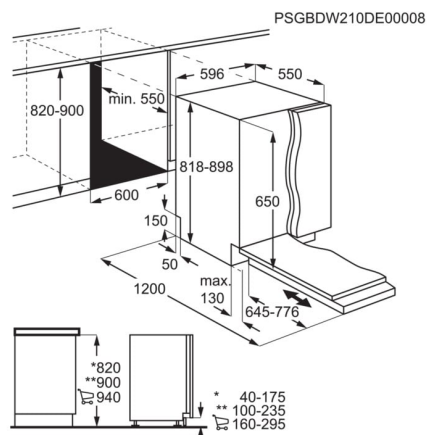

**Specifikacije**

Dimensions HxWxD in mm	818x596x550
Panel colour	Black
Door colour	None
Connected load (W)	1950
EnergyClassE20	E
DryingPerfIndexE20	1.07
CleaningPerfIndexE20	1.13
RatedCapacityE20	13
Installation	FI