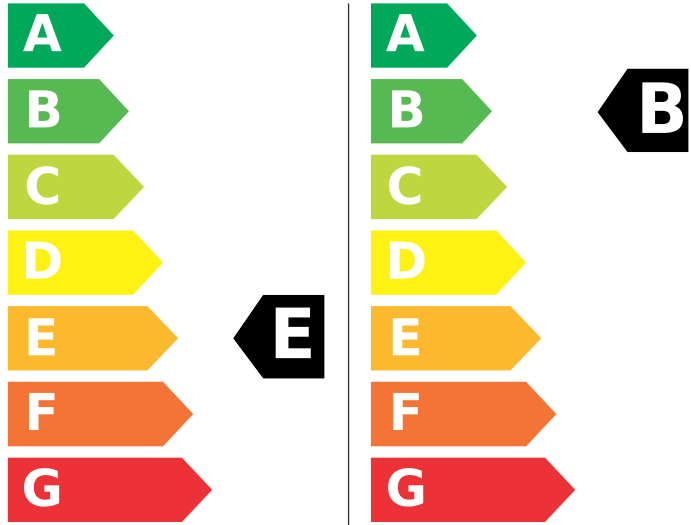

ENERGY

HISENSE

WDQY901418VJM

376 kWh/100

56 kWh/100

6.0 kg

9.0 kg

90 L

42 L

7:40

3:41

A**B**CDEFG

A**B**CD

2019/2014