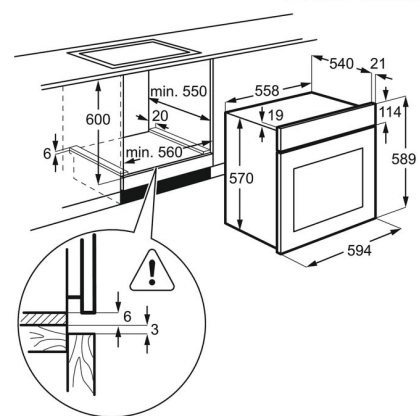

PSGBOV140D002005