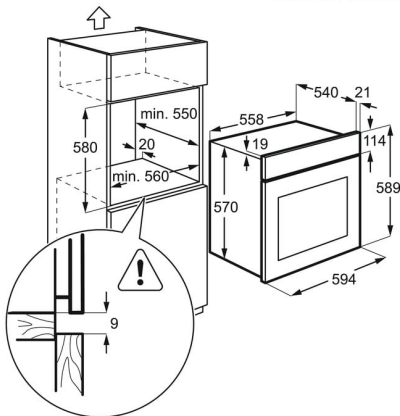

Specifikacije

Installation	BI	Largest surface area cm² - Top Oven	1130
Connectivity	Nema	Required fuse (A)	13
Main colour	Stainless steel with antifingerprint	Voltage	220-240
Oven control type	Pop in / Pop out	Type of plug	No
Cooking	Fan + Ring	Cord length external	1.1
Trays type - Top Oven	1 Dripping pan black enamel	Weight net cleaner and accessories no packaging	27.6
Grids type - Top Oven	1 Wire shelf chromed	Height total	590
Runners - Top Oven	Grid Runners	Width mm	594
Total electricity loading (W)	2500	Depth mm	560
Max power grill - Top Oven	2450	Built in height mm	593
Bottom element power - Top Oven	1000	Built in width mm	560
Top element power - Top Oven	800	Built in depth mm	550
Grill element power - Top Oven	1650	Weight gross cleaner and accessories with packaging	28.9
Ring element power - Top Oven	2000	Package height	654
Oven light - Top Oven	1, Back	Package width	635
Cleaning top oven	Clean Enamel	Package depth	670
Lamp power - Top Oven	25	Stacking level	6
Energy efficiency class	A	Product Number Code	944 064 905
SecGenEConskWhCM	0.83	Bar code	7332543631230
Fan Forced - Energy consumption, kWh/cycle	0.75		
Temperature range	50°C - 250°C		
Noise power in dB(A) - Top Oven.	52		
Volume usable, l	57		

PSGBOV140D002004