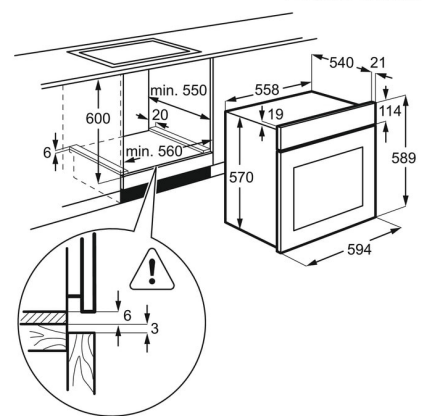

PSGBOV140D002005