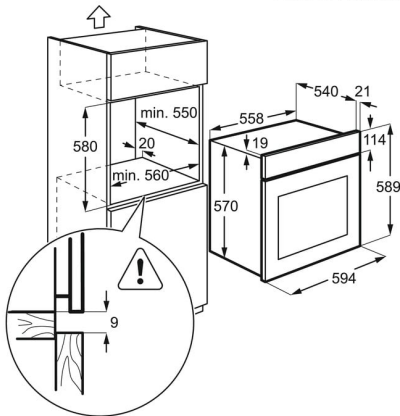

Specifikacije

Installation	BI	Largest surface area cm² - Top Oven	1130
Connectivity	Nema	Voltage	220-240
Main colour	Stainless steel with antifingerprint	Type of plug	No
Oven control type	Bar Standard	Cord length external	1.1
Cooking	Multifunction	Weight net cleaner and accessories no packaging	28.8
Trays type - Top Oven	1 Cake tray black enamel, 1 Dripping pan black enamel	Height total	590
Grids type - Top Oven	1 Wire shelf chromed	Width mm	594
Runners - Top Oven	Grid Runners	Depth mm	560
Total electricity loading (W)	2500	Built in height mm	593
Max power grill - Top Oven	2450	Built in width mm	560
Bottom element power - Top Oven	1000	Built in depth mm	550
Top element power - Top Oven	800	Weight gross cleaner and accessories with packaging	31
Grill element power - Top Oven	1650	Package height	654
Oven light - Top Oven	1, Back	Package width	635
Cleaning top oven	Clean Enamel	Package depth	670
Lamp power - Top Oven	25	Stacking level	6
Energy efficiency class	A	Product Number Code	944 064 909
SecGenEConskWhCM	0.83	Bar code	7332543631278
Fan Forced - Energy consumption, kWh/cycle	0.75		
Temperature range	50°C - 250°C		
Noise power in dB(A) - Top Oven.	47		
Volume usable, l	57		

PSGBOV140D002004