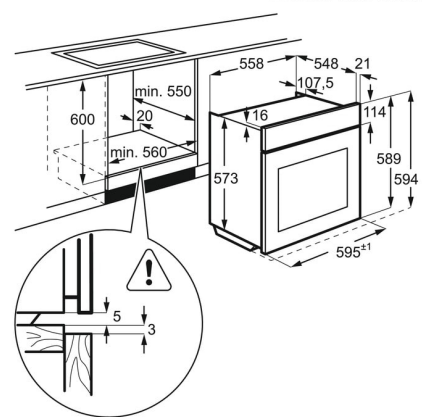

PSGBOV170DE0000Z