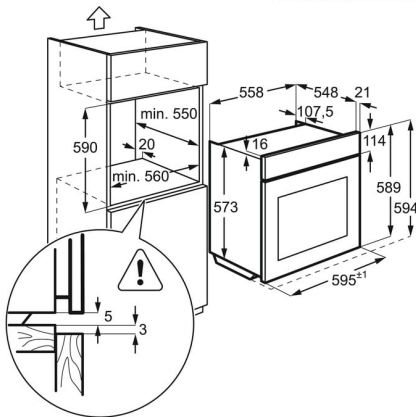

Specifikacije

Installation	BI	Required fuse (A)	16
Connectivity	Nema	Voltage	220-240
Main colour	Stainless Steel	Type of plug	Schuko
Oven control type	Pop in / Pop out flat with sungrind caps	Cord length external	1.6
Cooking	Fan + Ring	Weight net cleaner and accessories no packaging	31.3
Trays type - Top Oven	1 Dripping pan grey enamel	Height total	594
Grids type - Top Oven	2 Wire shelves chromed	Width mm	596
Runners - Top Oven	Grid Runners Easy Entry	Depth mm	569
Total electricity loading (W)	3480	Built in height mm	600
Max power grill - Top Oven	2300	Built in width mm	560
Bottom element power - Top Oven	1000	Built in depth mm	550
Grill element power - Top Oven	2300	Weight gross cleaner and accessories with packaging	32.3
Ring element power - Top Oven	2400	Package height	654
Oven light - Top Oven	1, Back halogen	Package width	635
Cleaning top oven	Pyrolytic	Package depth	670
Lamp power - Top Oven	40	Stacking level	6
Energy efficiency class	A+	Product Number Code	949 499 618
SecGenEConskWhCM	0.93	Bar code	7332543662647
Fan Forced - Energy consumption, kWh/cycle	0.69		
Temperature range	30°C - 300°C		
Noise power in dB(A) - Top Oven.	45		
Volume usable, l	72		
Largest surface area cm² - Top Oven	1424		

PSGBOV170DE0000Y