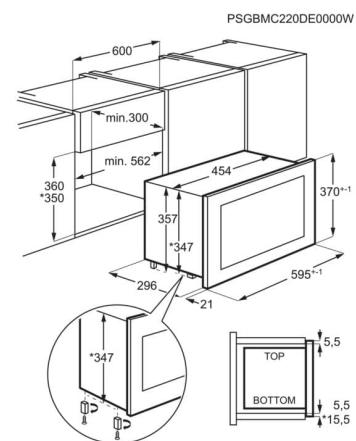

Specifikacije

Microwave output power W	800
Grill output power W	0
Power levels	5
Volume gross - Top oven	17
Noise power in dB(A) - Top Oven.	60
Installation	FBI
Dimensions HxWxD in mm	371x594x316
BI dimensions HxWxD in mm	360x562x300
ProductTitle	Electrolux 800 ugradna mikrotalasna rena
Cooking modes	Microwave
Cooking stages	0
Frequency	50
Color	Black
ColorEnglish	Black
Cavity material	Painted steel
Voltage	220-240
Required fuse (A)	10
Product Partner Code	All Open