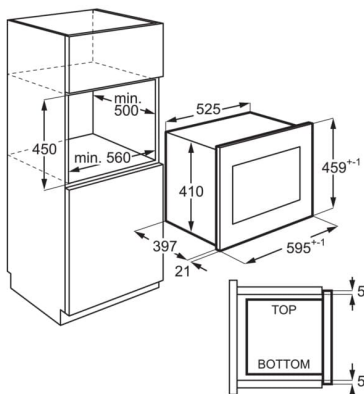

Specifikacije

Microwave output power W	900
Grill output power W	0
Power levels	5
Volume gross - Top oven	26
Noise power in dB(A) - Top Oven.	60
Installation	FBI
Dimensions HxWxD in mm	459x594x404
BI dimensions HxWxD in mm	450x562x500
ProductTitle	Electrolux 800 ugradna mikrotalasna rerna
Cooking modes	Microwave
Cooking stages	0
Frequency	50
Color	Black/Stainless steel with antifingerprint
ColorEnglish	Black/Stainless steel with antifingerprint
Cavity material	Painted steel
Voltage	220-240
Required fuse (A)	10
Product Partner Code	All Open

PSGBMC220DE00002