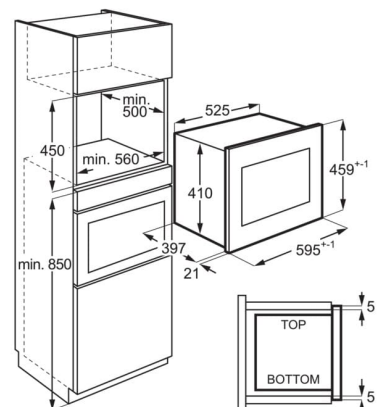

PSGBMC220DE00004