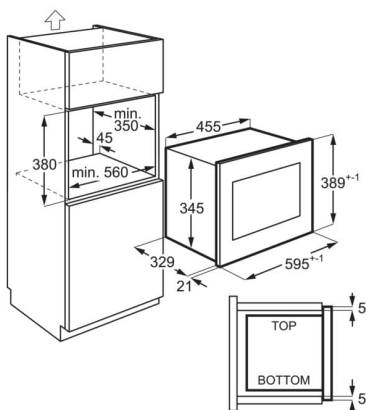

Specifikacije

Microwave output power W	700
Grill output power W	0
Power levels	5
Volume gross - Top oven	20
Noise power in dB(A) - Top Oven.	0
Installation	BI
Dimensions HxWxD in mm	388x595x347
BI dimensions HxWxD in mm	380x560x350
ProductTitle	Electrolux 300 ugradna mikrotalasna rerna
Cooking modes	Microwave
Frequency	50
Color	Black/Stainless steel with antifingerprint
ColorEnglish	Black/Stainless steel with antifingerprint
Cavity material	Stainless steel
Voltage	230
Product Partner Code	All Open

PSGBMC220DE0000E