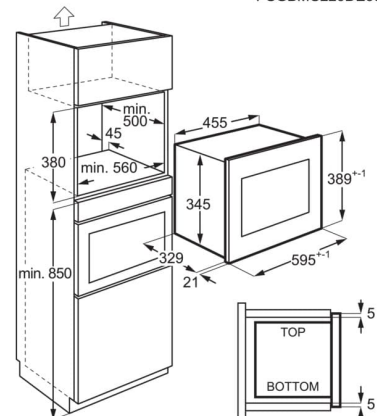

PSGBMC220DE0000F