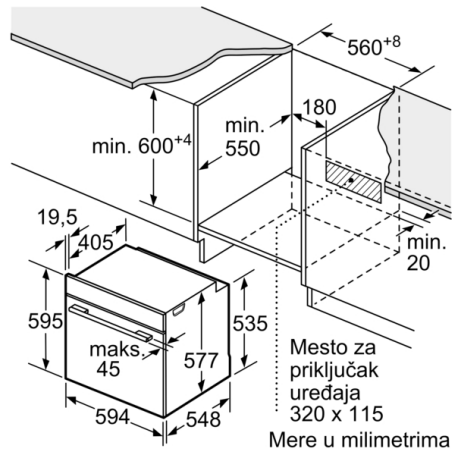

If the appliance will be installed underneath a hob, the following worktop thicknesses (including substructure if necessary) must be taken into account.

Hob type	min. worktop thickness	
	fitted	flush
Induction hob	37 mm	38 mm
Full surface Induction hob	47 mm	48 mm
Gas hob	30 mm	38 mm
Electric hob	27 mm	30 mm