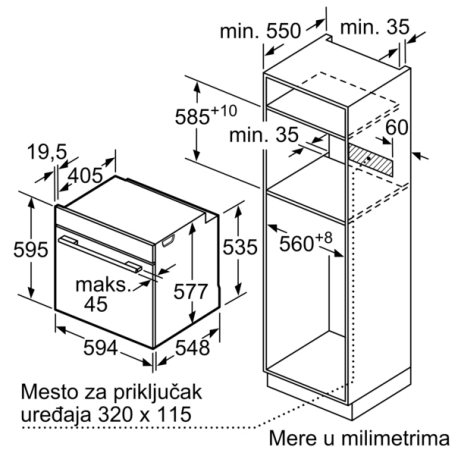

Mere u milimetrima

If the appliance will be installed underneath a hob, the following worktop thicknesses (including substructure if necessary) must be taken into account.

Hob type	min. worktop thickness	
	fitted	flush
Induction hob	37 mm	38 mm
Full surface Induction hob	47 mm	48 mm
Gas hob	30 mm	38 mm
Electric hob	27 mm	30 mm