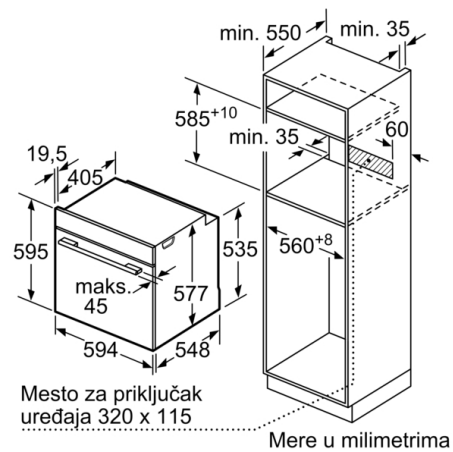

Mere u milimetrima

If the appliance will be installed underneath a hob, the following worktop thicknesses (including substructure if necessary) must be taken into account.

Hob type	min. worktop thickness	
	fitted	flush
Induction hob	37 mm	38 mm
Full surface Induction hob	47 mm	48 mm
Gas hob	30 mm	38 mm
Electric hob	27 mm	30 mm