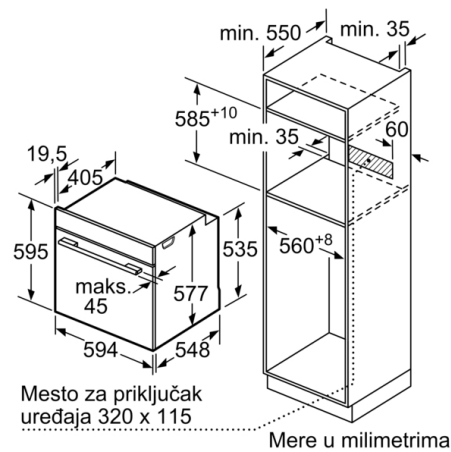

**Serija 8, Ugradna rerna, 60 x 60 cm,
Nerđajući čelik
HBG675BS1**

If the appliance will be installed underneath a hob, the following worktop thicknesses (including substructure if necessary) must be taken into account.

Hob type	min. worktop thickness	
	fitted	flush
Induction hob	37 mm	38 mm
Full surface Induction hob	47 mm	48 mm
Gas hob	30 mm	38 mm
Electric hob	27 mm	30 mm