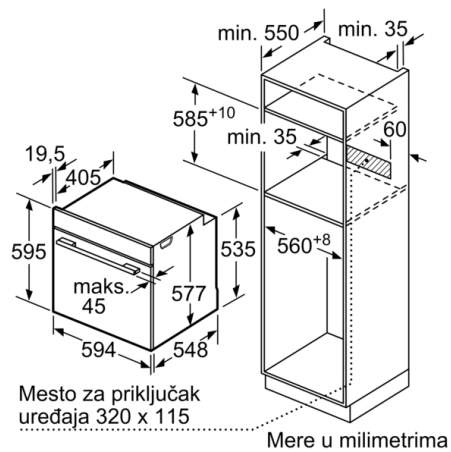

Mere u milimetrima

If the appliance will be installed underneath a hob, the following worktop thicknesses (including substructure if necessary) must be taken into account.

Hob type	min. worktop thickness	
	fitted	flush
Induction hob	37 mm	38 mm
Full surface Induction hob	47 mm	48 mm
Gas hob	30 mm	38 mm
Electric hob	27 mm	30 mm