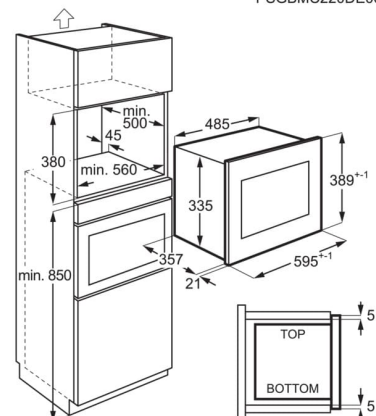

PSGBMC220DE0000A