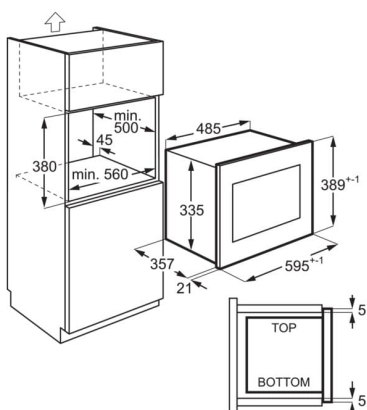

Specifikacije

Microwave output power W	900
Grill output power W	1000
Power levels	8
Volume gross - Top oven	25
Noise power in dB(A) - Top Oven.	0
Installation	BI
Dimensions HxWxD in mm	388x595x377
BI dimensions HxWxD in mm	380x560x550
ProductTitle	Electrolux 600 ugradna mikrotalasna rena sa grill funkcijom
Cooking modes	Grill, Microwave
Frequency	50
Color	Black/Stainless steel with antifingerprint
ColorEnglish	Black/Stainless steel with antifingerprint
Cavity material	Stainless steel
Voltage	230
Product Partner Code	All Open

PSGBMC220DE00009